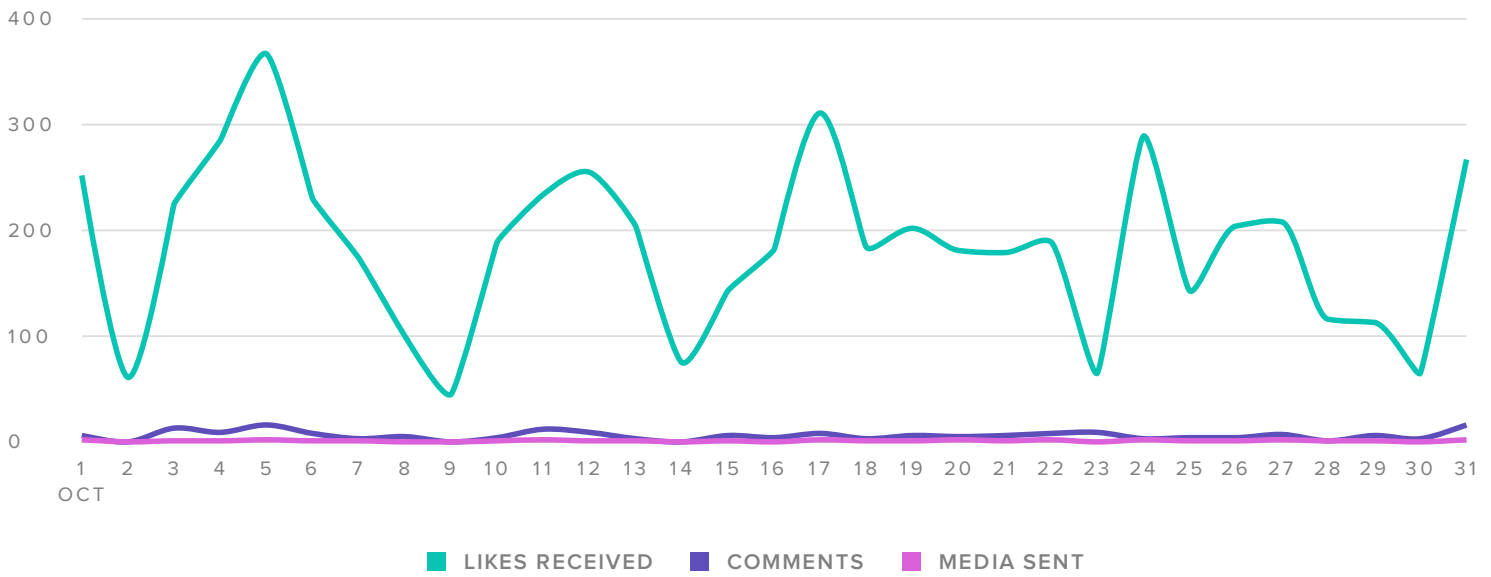

Audience Engagement

AUDIENCE ENGAGEMENT, BY DAY

ENGAGEMENT METRICS	TOTALS
Likes Received	5,737
Comments Received	187
Total Engagements	5,924
Engagements per Follower	0.7
Engagements per Media	179.5

The number of engagements decreased by

-7.5%

since previous month

The number of engagements per media increased by

+17.7%

since previous month