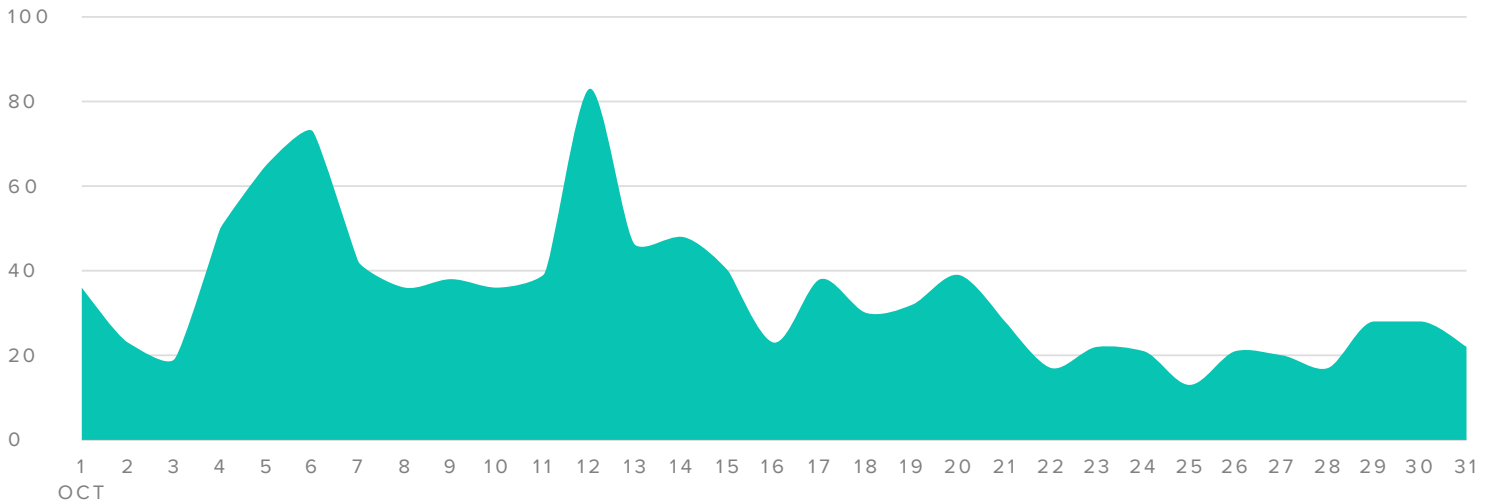

## Top Instagram Posts

@pilatesinthegrove  
383 Engagements

@pilatesinthegrove  
359 Engagements

@pilatesinthegrove  
307 Engagements

## Audience Growth

### AUDIENCE GROWTH, BY DAY

■ FOLLOWERS GAINED