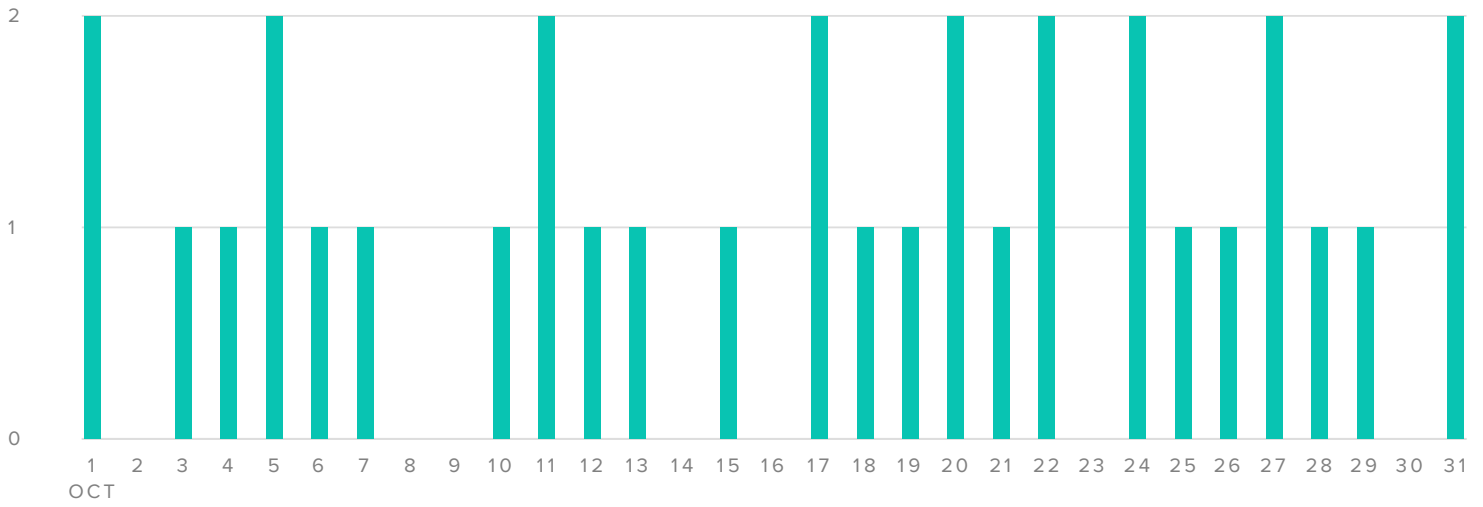

Publishing Behavior

MEDIA PER DAY

■ MEDIA SENT

PUBLISHING METRICS

TOTALS

Photos	27
Videos	6
Total Media	33

The number of media you sent decreased by

▼ **21.4%**

since previous month