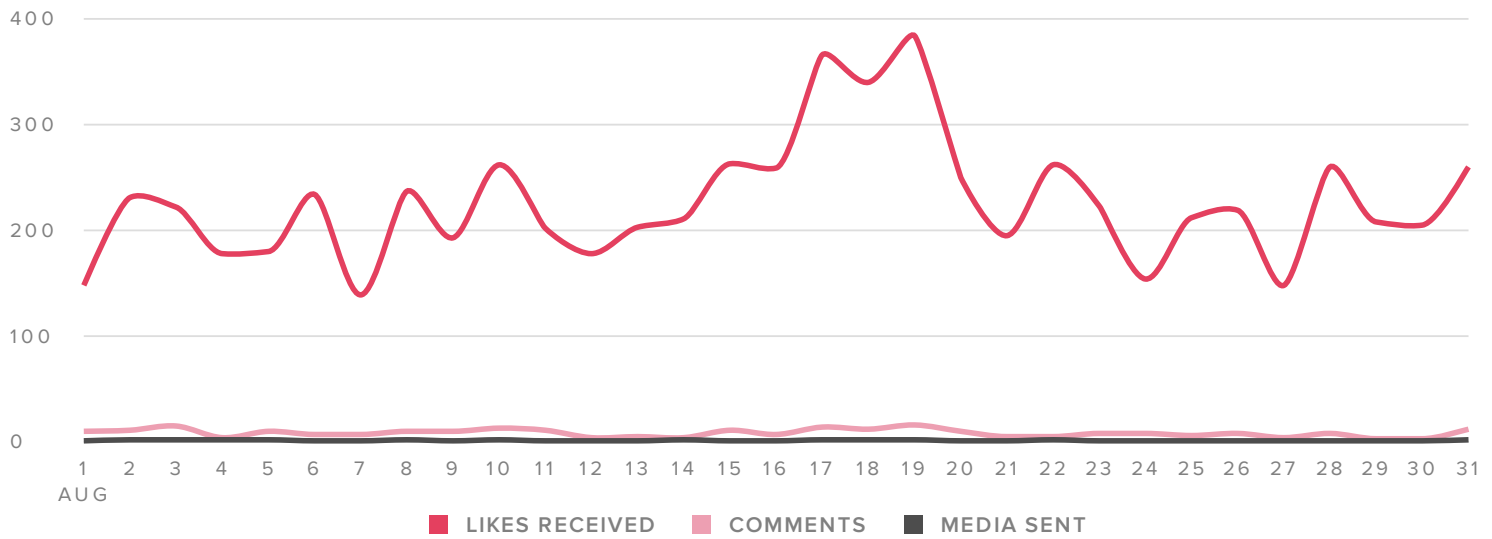

Audience Engagement

AUDIENCE ENGAGEMENT, BY DAY

ENGAGEMENT METRICS	TOTALS
Likes Received	7,026
Comments Received	261
Total Engagements	7,287
Engagements per Follower	1.2
Engagements per Media	169.5

The number of engagements increased by
▲ 48.0%
since previous month

The number of engagements per media increased by
▲ 30.8%
since previous month