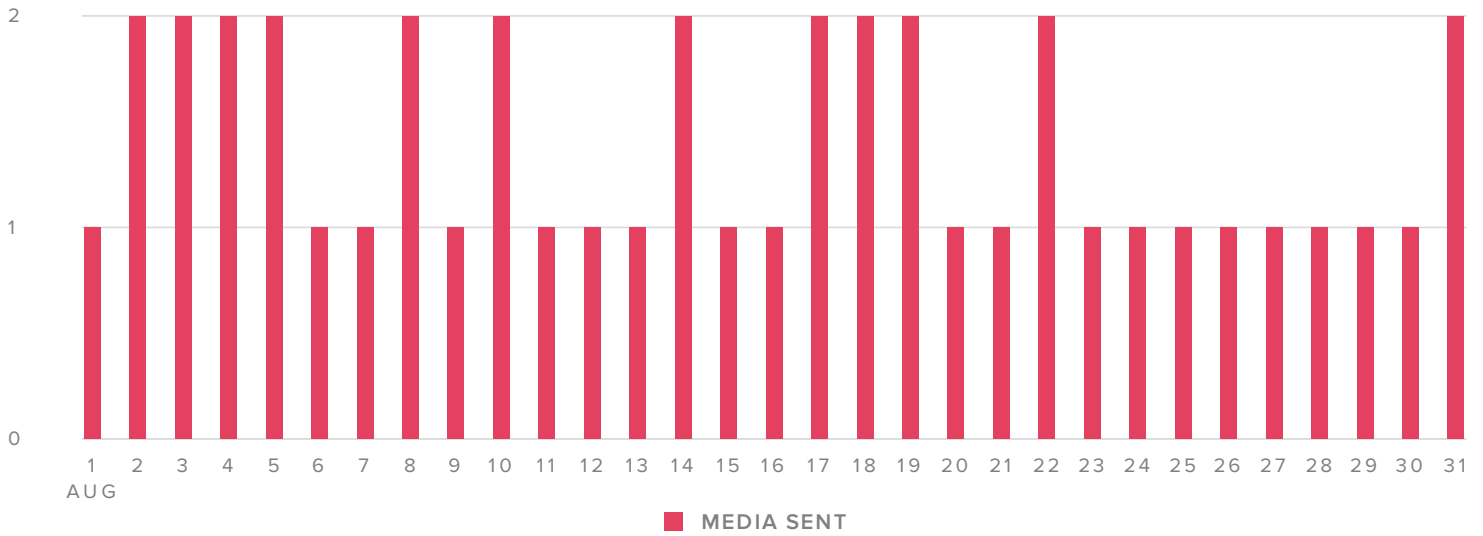

Top Instagram Posts

@pilatesinthegrove
329 Engagements

@pilatesinthegrove
319 Engagements

@pilatesinthegrove
295 Engagements

Audience Growth

AUDIENCE GROWTH, BY DAY

FOLLOWER METRICS	TOTALS
Total Followers	6,146
Followers Gained	1,019
People that you Followed	12

Total followers increased by

▲ **19.9%**

since previous month

Publishing Behavior

MEDIA PER DAY

PUBLISHING METRICS

TOTALS

Photos	25
Videos	18
Total Media	43