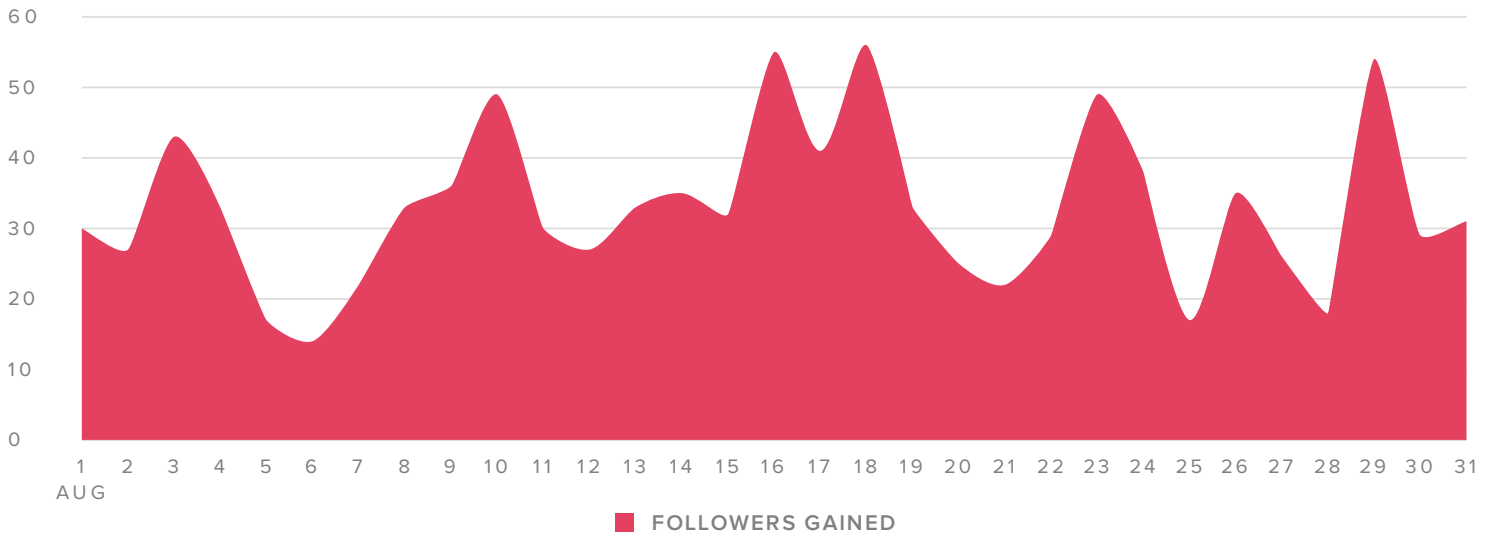

Top Instagram Posts

@pilatesinthegrove
329 Engagements

@pilatesinthegrove
319 Engagements

@pilatesinthegrove
295 Engagements

Audience Growth

AUDIENCE GROWTH, BY DAY

FOLLOWER METRICS	TOTALS
Total Followers	6,146
Followers Gained	1,019
People that you Followed	12

Total followers increased by

▲ **19.9%**

since previous month

Publishing Behavior

MEDIA PER DAY

PUBLISHING METRICS

TOTALS

Photos	25
Videos	18
Total Media	43