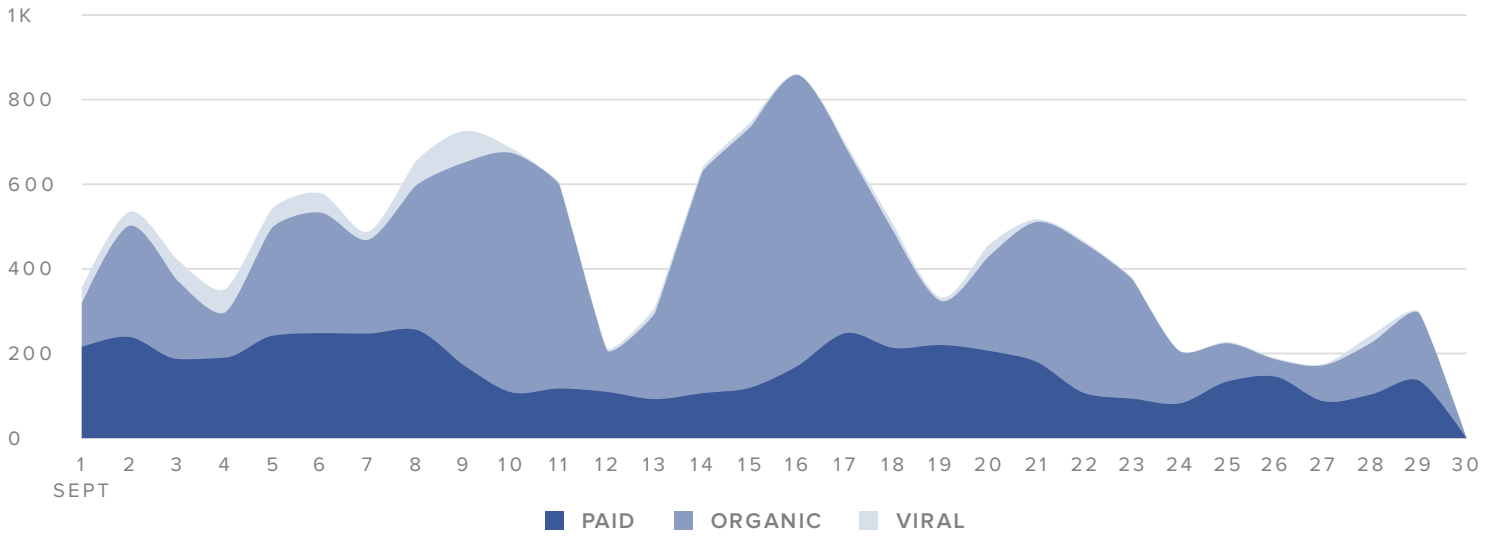

Total Fans	724
Paid Likes	178
Organic Likes	7
Unlikes	8
Net Likes	177

Total fans increased by

▲ 34.8%

since last month

Publishing Behavior

POSTS, BY DAY

PUBLISHING METRICS	TOTALS
Photos	16
Videos	-
Posts	6
Total Posts	22

Page Impressions

PAGE IMPRESSIONS, BY DAY

IMPRESSIONS METRICS	TOTALS
Organic Impressions	8,049
Viral Impressions	579
Paid Impressions	4,772
Total Impressions	13,400
Users Reached	8,848

Total Impressions increased by