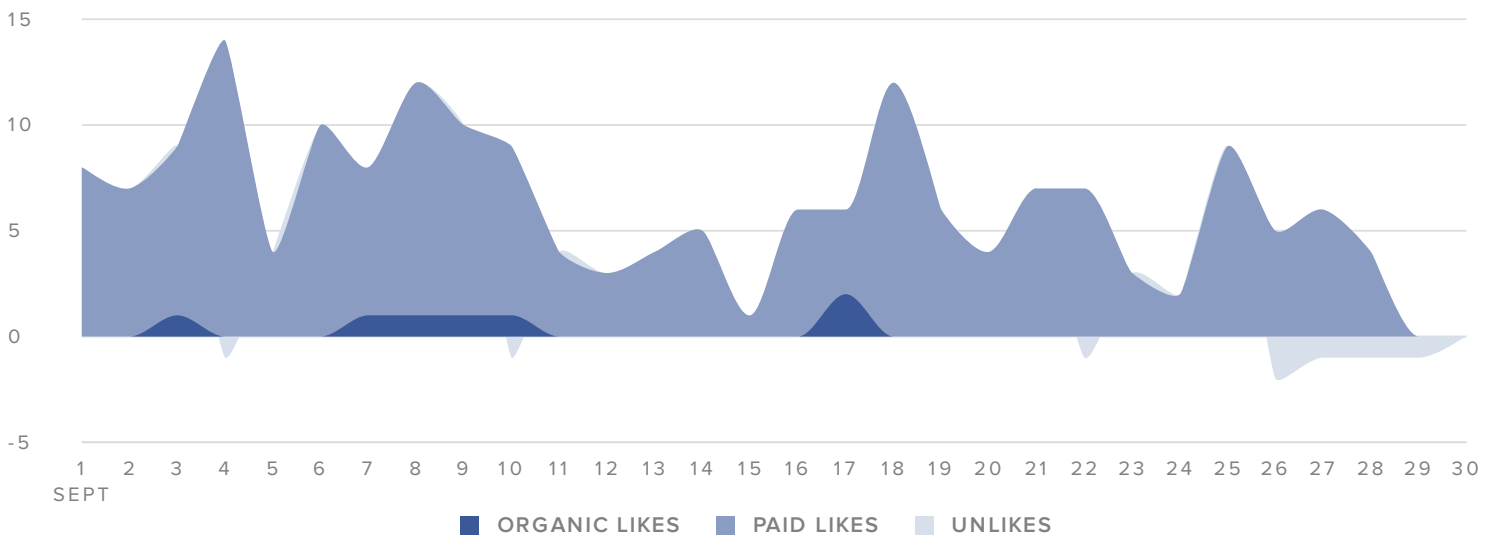

Facebook Activity Overview

13,400
IMPRESSIONS

14
POST ENGAGEMENTS

-
LINK CLICKS

Audience Growth

LIKES BREAKDOWN, BY DAY

AUDIENCE GROWTH METRICS

TOTALS

Total Fans	724
Paid Likes	178
Organic Likes	7
Unlikes	8
Net Likes	177

Total fans increased by

▲ 34.8%

since last month

Publishing Behavior

POSTS, BY DAY

PUBLISHING METRICS	TOTALS
Photos	16
Videos	-
Posts	6
Total Posts	22

Page Impressions

PAGE IMPRESSIONS, BY DAY

IMPRESSIONS METRICS	TOTALS
Organic Impressions	8,049
Viral Impressions	579
Paid Impressions	4,772
Total Impressions	13,400
Users Reached	8,848

Total Impressions increased by

FEMALE

38.8%

MALE

Women between the ages of 25-34 appear to be the leading force among your fans.

TOP COUNTRIES

TOP CITIES

Country	Count	City	Count
United States	711	West Palm Beach, FL	116
Indonesia	3	Lake Worth, FL	59
Ghana	1	Fort Lauderdale, FL	34
Colombia	1	Miami, FL	33
Brazil	1	Delray Beach, FL	30