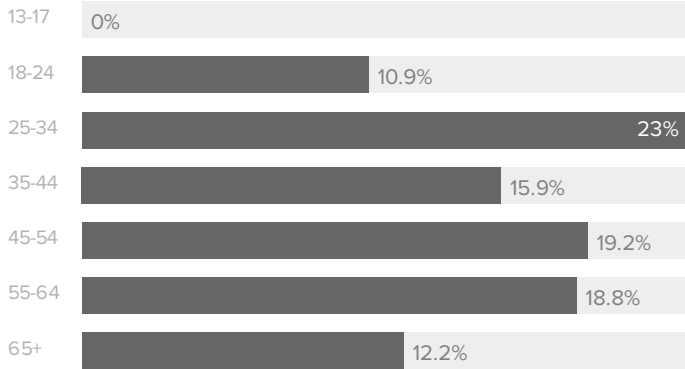

▲ 29.9%
since last month

Video Performance

VIEW METRICS

2
ORGANIC PARTIAL

VIEWING BREAKDOWN

Audience Engagement

AUDIENCE ENGAGEMENT, BY DAY

ACTION METRICS	TOTALS
Reactions	3
Comments	-
Shares	11
Total Engagements	14

Total Engagements decreased
by
▼ 53.3%
since last month

Demographics

PAGE FANS

PEOPLE REACHED

PEOPLE ENGAGED

BY AGE

BY GENDER

61.2%

FEMALE

38.8%

MALE

Women between the ages of 25-34 appear to be the leading force among your fans.

TOP COUNTRIES

TOP CITIES

Country	Count	City	Count
United States	711	West Palm Beach, FL	116
Indonesia	3	Lake Worth, FL	59
Ghana	1	Fort Lauderdale, FL	34
Colombia	1	Miami, FL	33
Brazil	1	Delray Beach, FL	30