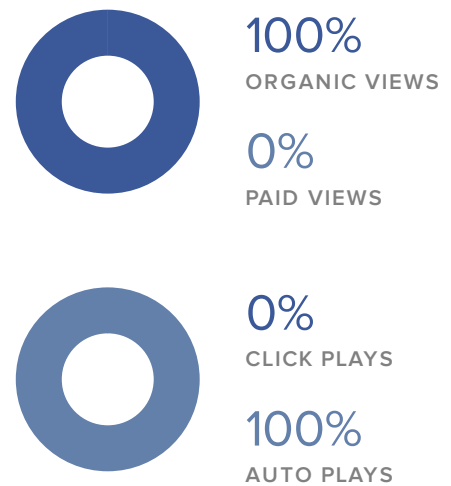

Total Fans	724
Paid Likes	178
Organic Likes	7
Unlikes	8
Net Likes	177

Total fans increased by

▲ 34.8%

since last month

Publishing Behavior

POSTS, BY DAY

PUBLISHING METRICS	TOTALS
Photos	16
Videos	-
Posts	6
Total Posts	22

Page Impressions

PAGE IMPRESSIONS, BY DAY

IMPRESSIONS METRICS	TOTALS
Organic Impressions	8,049
Viral Impressions	579
Paid Impressions	4,772
Total Impressions	13,400
Users Reached	8,848

Total Impressions increased by

▲ 29.9%
since last month

Video Performance

VIEW METRICS

2
ORGANIC PARTIAL

VIEWING BREAKDOWN

Audience Engagement

AUDIENCE ENGAGEMENT, BY DAY

ACTION METRICS	TOTALS
Reactions	3
Comments	-
Shares	11
Total Engagements	14

Total Engagements decreased
by
▼ 53.3%
since last month

Demographics

PAGE FANS

PEOPLE REACHED

PEOPLE ENGAGED

BY AGE

BY GENDER

61.2%