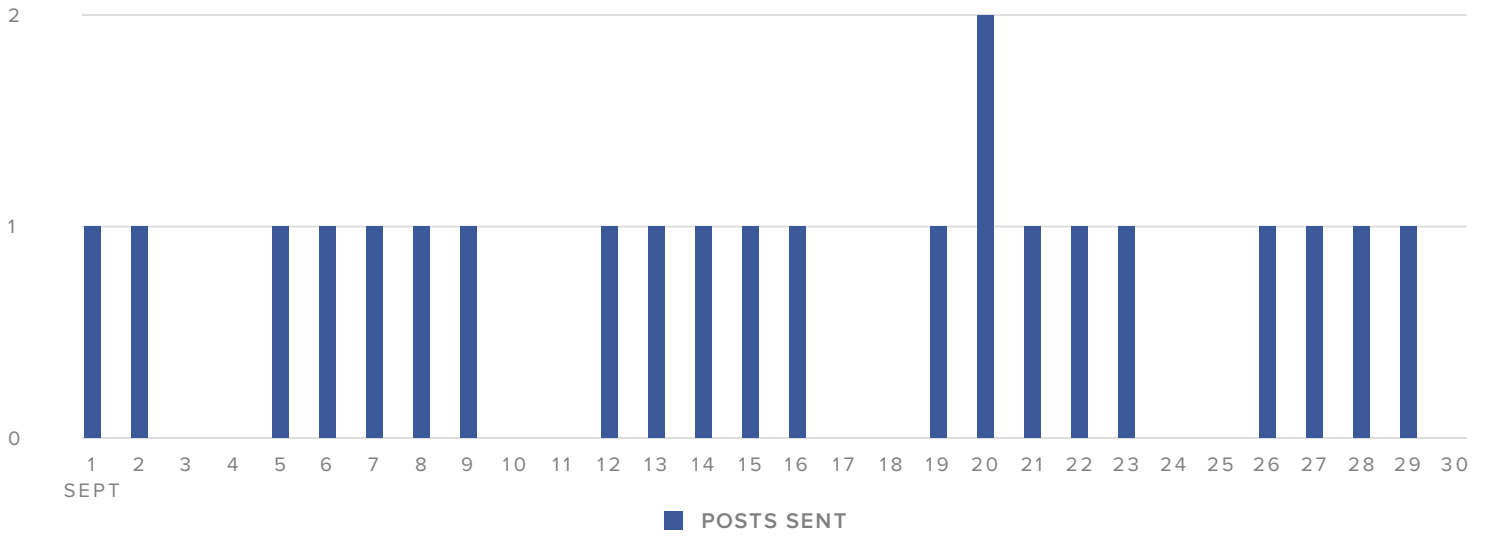

Facebook Activity Overview

13,400
IMPRESSIONS

14
POST ENGAGEMENTS

-
LINK CLICKS

Audience Growth

LIKES BREAKDOWN, BY DAY

AUDIENCE GROWTH METRICS

TOTALS

Total Fans	724
Paid Likes	178
Organic Likes	7
Unlikes	8
Net Likes	177

Total fans increased by

▲ 34.8%

since last month

Publishing Behavior

POSTS, BY DAY

PUBLISHING METRICS	TOTALS
Photos	16
Videos	-
Posts	6
Total Posts	22