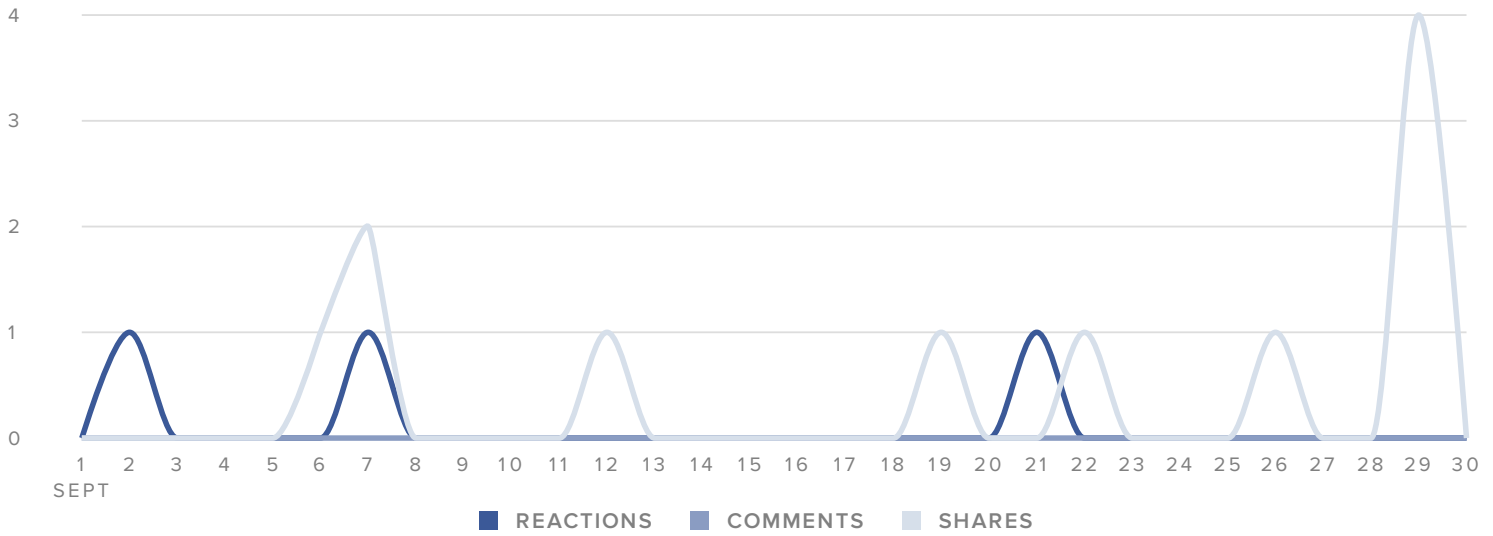

▲ 29.9%
since last month

Video Performance

VIEW METRICS

2
ORGANIC PARTIAL

VIEWING BREAKDOWN

Audience Engagement

AUDIENCE ENGAGEMENT, BY DAY

ACTION METRICS	TOTALS
Reactions	3
Comments	-
Shares	11
Total Engagements	14

Total Engagements decreased
by
▼ 53.3%
since last month

Demographics

PAGE FANS

PEOPLE REACHED

PEOPLE ENGAGED

BY AGE

BY GENDER

61.2%