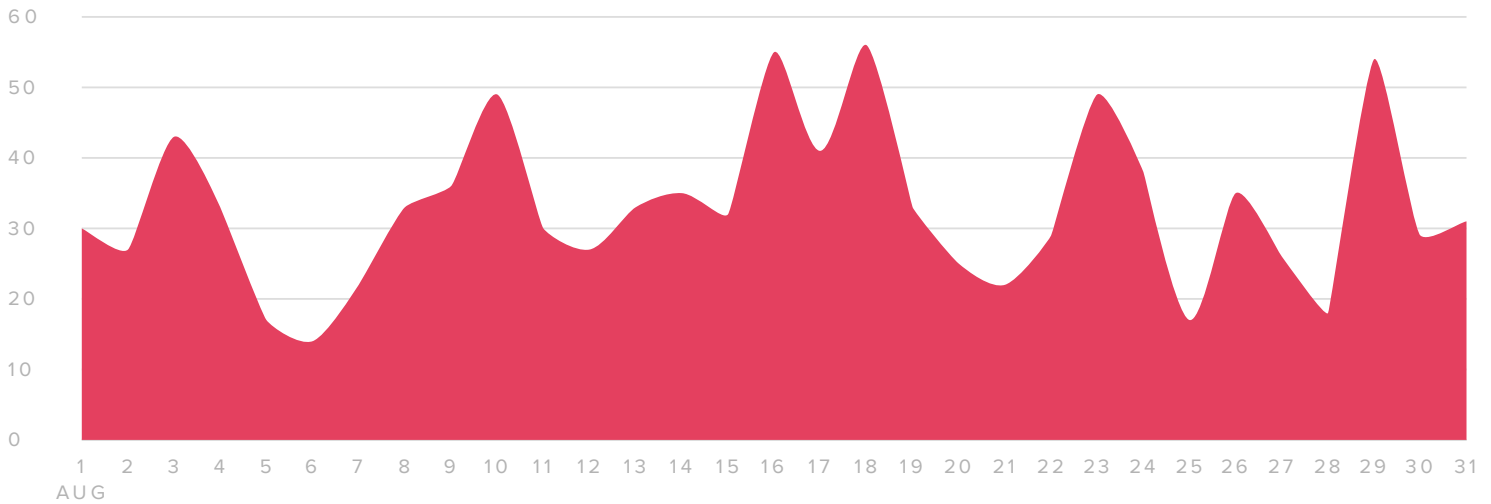

## Top Instagram Posts

@pilatesinthegrove  
323 Engagements

@pilatesinthegrove  
311 Engagements

@pilatesinthegrove  
287 Engagements

## Audience Growth

AUDIENCE GROWTH, BY DAY

■ FOLLOWERS GAINED