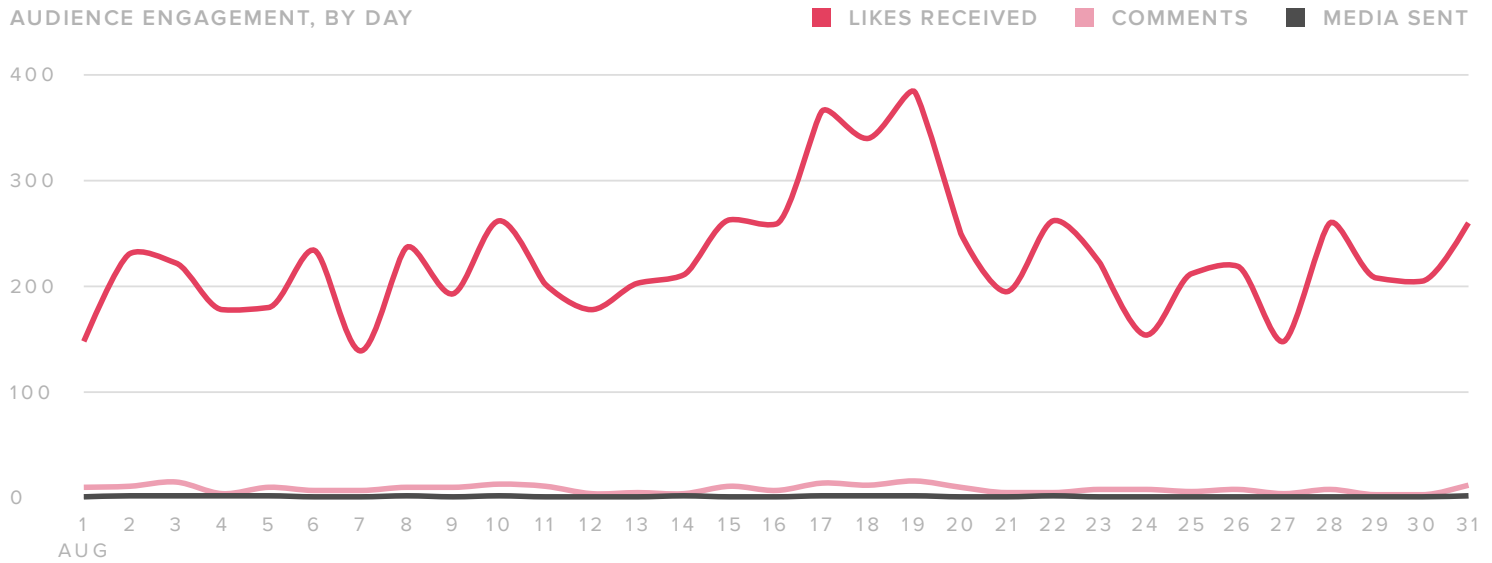

Audience Engagement

AUDIENCE ENGAGEMENT, BY DAY

ENGAGEMENT METRICS	TOTALS
Likes Received	7,026
Comments Received	261
Total Engagements	7,287
Engagements per Follower	1.2
Engagements per Media	169.5

The number of engagements increased by
▲ 48.0%
since previous month

The number of engagements per media increased by
▲ 30.8%
since previous month