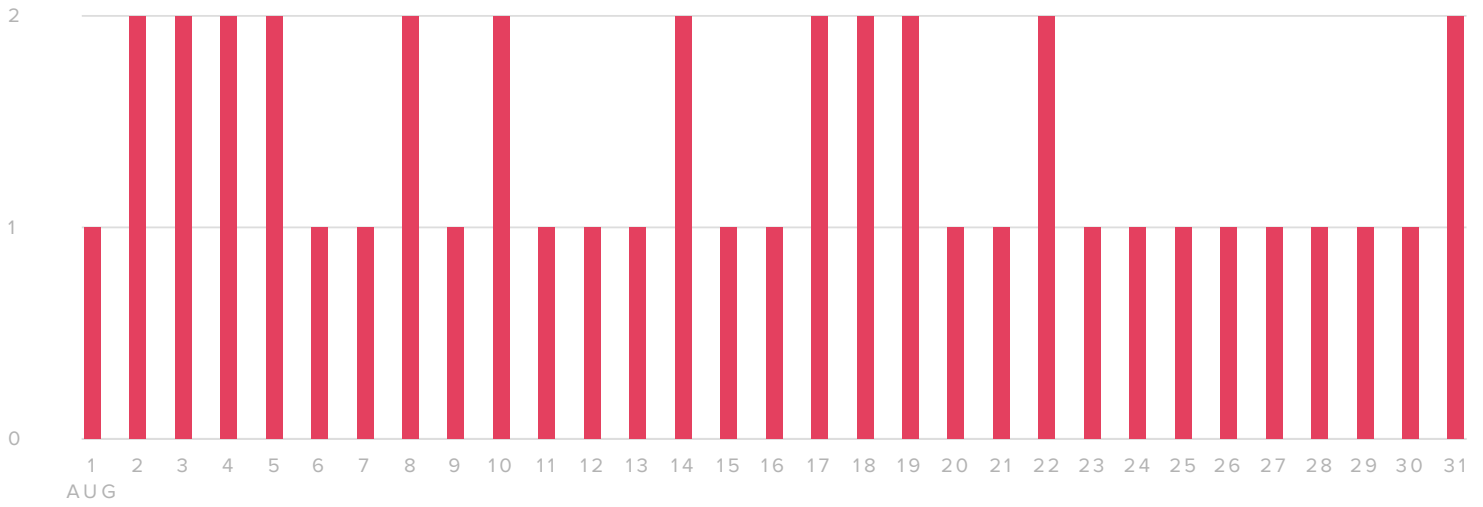

Publishing Behavior

MEDIA PER DAY

MEDIA SENT

PUBLISHING METRICS

TOTALS

Photos	25
Videos	18
Total Media	43

The number of media you sent increased by

▲ 13.2%

since previous month