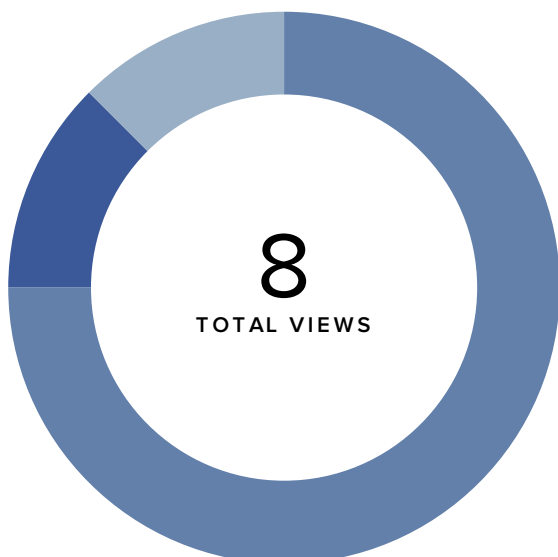

Total fans increased by
▲ 55.8%
 since previous month

Publishing Behavior

POSTS, BY DAY

■ POSTS SENT

PUBLISHING METRICS

TOTALS

Photos	15
Videos	-
Posts	10
Total Posts	25

The number of posts you sent increased by

Page Impressions

PAGE IMPRESSIONS, BY DAY

IMPRESSIONS METRICS	TOTALS
Organic Impressions	2,947
Viral Impressions	1,458
Paid Impressions	6,313
Total Impressions	10,718
Users Reached	8,582

Total Impressions decreased by

▼ 21.6%

since previous month

Video Performance

VIEW METRICS

1
ORGANIC FULL

6
ORGANIC PARTIAL

1
PAID PARTIAL

VIEWING BREAKDOWN