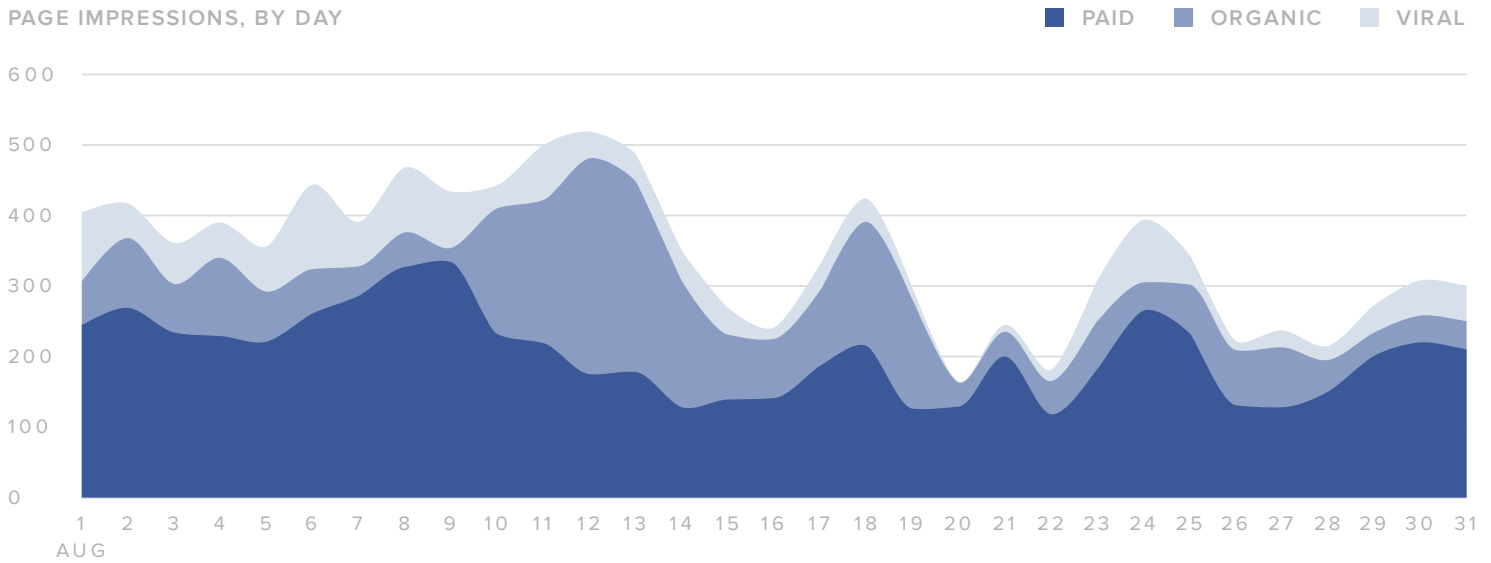

Facebook Activity Overview

10,718
IMPRESSIONS

31
POST ENGAGEMENTS

5
LINK CLICKS

Audience Growth

LIKES BREAKDOWN, BY DAY

AUDIENCE GROWTH METRICS	TOTALS
Total Fans	533
Paid Likes	187
Organic Likes	9
Unlikes	8
Net Likes	188

Total fans increased by
▲ 55.8%
 since previous month

Publishing Behavior

POSTS, BY DAY

■ POSTS SENT

PUBLISHING METRICS

TOTALS

Photos	15
Videos	-
Posts	10
Total Posts	25

The number of posts you sent increased by

▲ **8.7%**

since previous month

Top Posts, by Engagement

Post	Reactions	Comments	Engagement ▼	Reach
 <p>Seaside Treatment Center</p> <p>#MondayMotivation Pain is temporary. It may last for a minute, hour, day or a year but success is permanent.</p>  <p>(Post) August 15, 2016 4:17 pm</p>	2	–	15.0%	20
 <p>Seaside Treatment Center</p> <p>When you join us here at Seaside TC, one of the therapies to which you may be introduced is EMDR, or Eye Movement Desensitization and Reprocessing.</p> <p>What is EMDR? Seaside Treatment Center</p> <p>(Post) August 23, 2016 1:22 pm</p>	1	–	10.5%	19
 <p>Seaside Treatment Center</p> <p>Over the past few years, the United States has experienced an increase in the use of drugs. Florida is on the top 10.</p> <p>The 10 Most Addicted States in America</p> <p>(Post) August 18, 2016 11:36 am</p>	–	–	10.3%	29
 <p>Seaside Treatment Center</p> <p>#beinspired You can accomplish anything you dream of if you are willing to work for it.</p>  <p>(Post) August 02, 2016 5:35 pm</p>	–	–	5.9%	17

Page Impressions

PAGE IMPRESSIONS, BY DAY

IMPRESSIONS METRICS	TOTALS
Organic Impressions	2,947
Viral Impressions	1,458
Paid Impressions	6,313
Total Impressions	10,718
Users Reached	8,582

Total Impressions decreased by