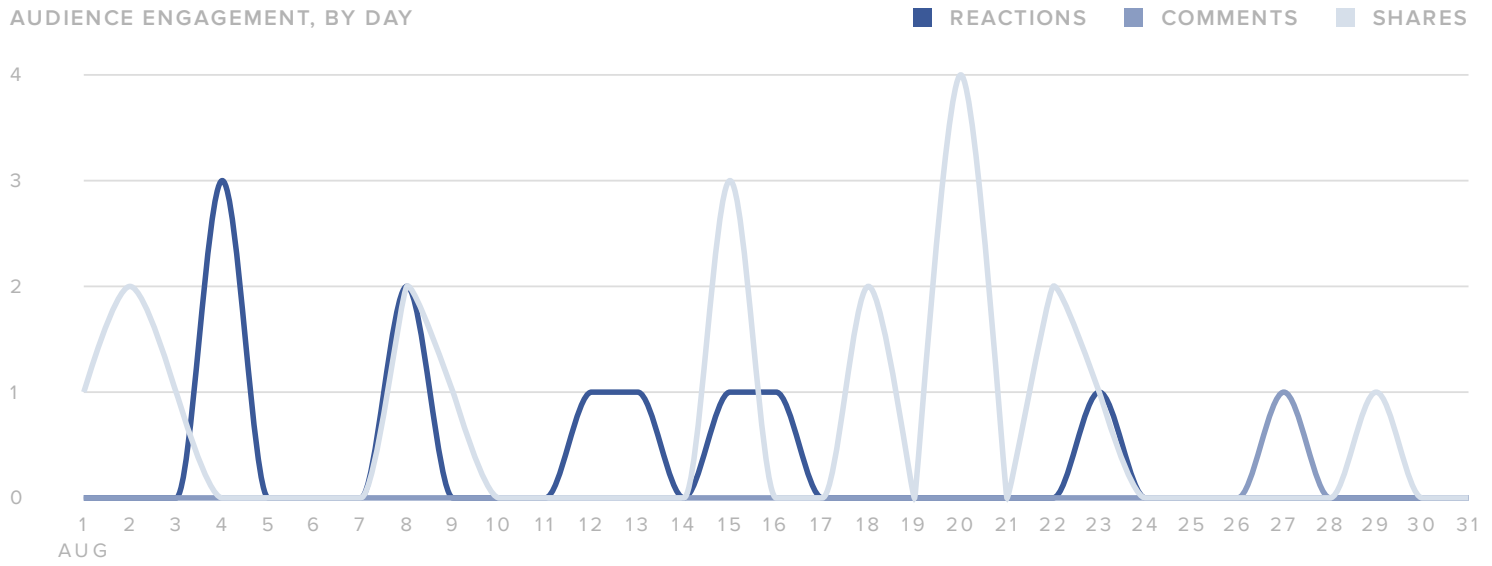

88%
ORGANIC VIEWS

13%
PAID VIEWS

0%
CLICK PLAYS

100%
AUTO PLAYS

Audience Engagement

AUDIENCE ENGAGEMENT, BY DAY

ACTION METRICS	TOTALS
Reactions	10
Comments	1
Shares	20
Total Engagements	31

Total Engagements decreased by **85.0%** since previous month

Demographics

PAGE FANS PEOPLE REACHED PEOPLE ENGAGED

BY AGE

BY GENDER

Women between the ages of 25-34 appear to be the leading force among your fans.

TOP COUNTRIES

TOP CITIES

Country	Count	City	Count
United States	526	West Palm Beach, FL	95
Indonesia	2	Lake Worth, FL	51
Ghana	1	Fort Lauderdale, FL	44
Brazil	1	Delray Beach, FL	25
Vietnam	1	Boynton Beach, FL	23