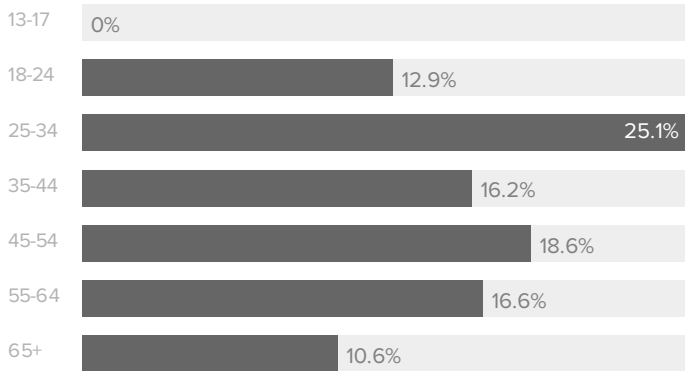

▼ 21.6%

since previous month

Video Performance

VIEW METRICS

1
ORGANIC FULL

6
ORGANIC PARTIAL

1
PAID PARTIAL

VIEWING BREAKDOWN

88%
ORGANIC VIEWS

13%
PAID VIEWS

0%
CLICK PLAYS

100%
AUTO PLAYS

Audience Engagement

AUDIENCE ENGAGEMENT, BY DAY

ACTION METRICS	TOTALS
Reactions	10
Comments	1
Shares	20
Total Engagements	31

Total Engagements decreased by **85.0%** since previous month

Demographics

PAGE FANS PEOPLE REACHED PEOPLE ENGAGED

BY AGE

BY GENDER

Women between the ages of 25-34 appear to be the leading force among your fans.

TOP COUNTRIES

TOP CITIES

Country	Count	City	Count
United States	526	West Palm Beach, FL	95
Indonesia	2	Lake Worth, FL	51
Ghana	1	Fort Lauderdale, FL	44
Brazil	1	Delray Beach, FL	25
Vietnam	1	Boynton Beach, FL	23