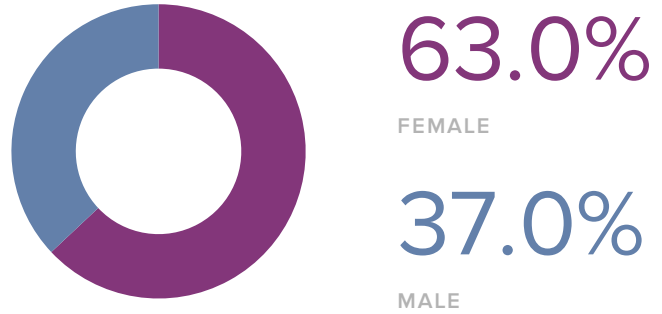

88%
ORGANIC VIEWS

13%
PAID VIEWS

0%
CLICK PLAYS

100%
AUTO PLAYS

Audience Engagement

AUDIENCE ENGAGEMENT, BY DAY

ACTION METRICS	TOTALS
Reactions	10
Comments	1
Shares	20
Total Engagements	31

Total Engagements decreased by **85.0%** since previous month

Demographics

PAGE FANS PEOPLE REACHED PEOPLE ENGAGED

BY AGE

BY GENDER

Women between the ages of 25-34 appear to be the leading force among your fans.

TOP COUNTRIES

TOP CITIES

Country	Count	City	Count
United States	526	West Palm Beach, FL	95
Indonesia	2	Lake Worth, FL	51
Ghana	1	Fort Lauderdale, FL	44
Brazil	1	Delray Beach, FL	25
Vietnam	1	Boynton Beach, FL	23