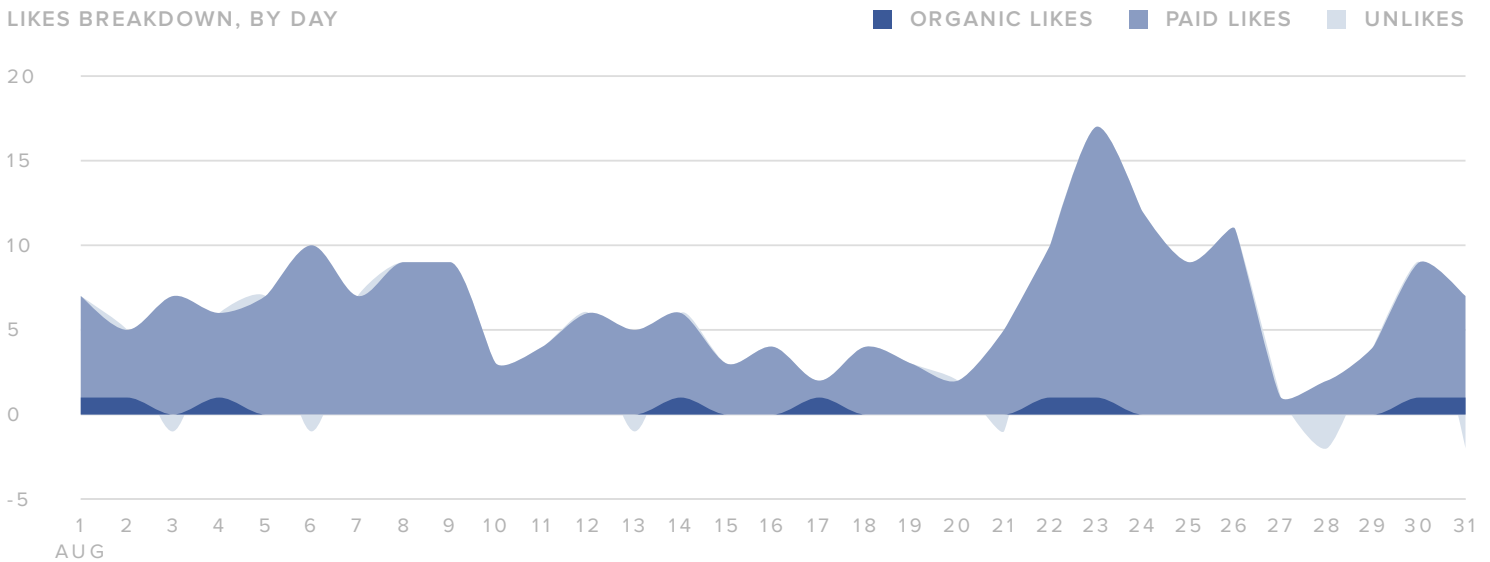

Facebook Activity Overview

10,718
IMPRESSIONS

31
POST ENGAGEMENTS

5
LINK CLICKS

Audience Growth

LIKES BREAKDOWN, BY DAY

AUDIENCE GROWTH METRICS	TOTALS
Total Fans	533
Paid Likes	187
Organic Likes	9
Unlikes	8
Net Likes	188

Total fans increased by
▲ 55.8%
 since previous month

Publishing Behavior

POSTS, BY DAY

■ POSTS SENT

PUBLISHING METRICS

TOTALS

Photos	15
Videos	-
Posts	10
Total Posts	25

The number of posts you sent increased by

Demographics

PAGE FANS PEOPLE REACHED PEOPLE ENGAGED

BY AGE

BY GENDER

Women between the ages of 25-34 appear to be the leading force among your fans.

TOP COUNTRIES

TOP CITIES

Country	Count	City	Count
United States	526	West Palm Beach, FL	95
Indonesia	2	Lake Worth, FL	51
Ghana	1	Fort Lauderdale, FL	44
Brazil	1	Delray Beach, FL	25
Vietnam	1	Boynton Beach, FL	23

Facebook Stats by Page

Facebook Page	Total Fans	Fan Increase	Posts Sent	Impressions	Impressions per Post	Engagements	Engagements per Post	Link Clicks
 Seaside Treatment Cen...	533	55.85%	25	10,718	429	31	1.2	5