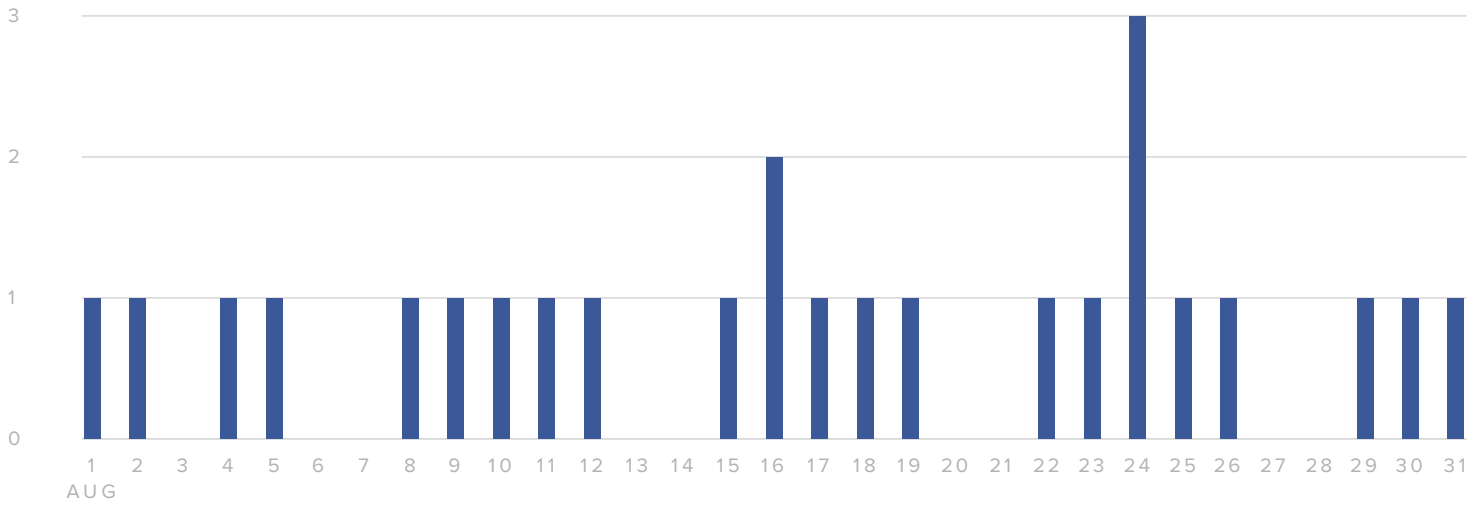

Facebook Activity Overview

10,718
IMPRESSIONS

31
POST ENGAGEMENTS

5
LINK CLICKS

Audience Growth

LIKES BREAKDOWN, BY DAY

AUDIENCE GROWTH METRICS	TOTALS
Total Fans	533
Paid Likes	187
Organic Likes	9
Unlikes	8
Net Likes	188

Total fans increased by
▲ 55.8%
 since previous month

Publishing Behavior

POSTS, BY DAY

■ POSTS SENT

PUBLISHING METRICS

TOTALS

Photos	15
Videos	-
Posts	10
Total Posts	25

The number of posts you sent increased by

Page Impressions

PAGE IMPRESSIONS, BY DAY

IMPRESSIONS METRICS	TOTALS
Organic Impressions	2,947
Viral Impressions	1,458
Paid Impressions	6,313
Total Impressions	10,718
Users Reached	8,582

Total Impressions decreased by

Demographics

PAGE FANS PEOPLE REACHED PEOPLE ENGAGED

BY AGE

BY GENDER

Women between the ages of 25-34 appear to be the leading force among your fans.

TOP COUNTRIES

TOP CITIES

Country	Count	City	Count
United States	526	West Palm Beach, FL	95
Indonesia	2	Lake Worth, FL	51
Ghana	1	Fort Lauderdale, FL	44
Brazil	1	Delray Beach, FL	25
Vietnam	1	Boynton Beach, FL	23