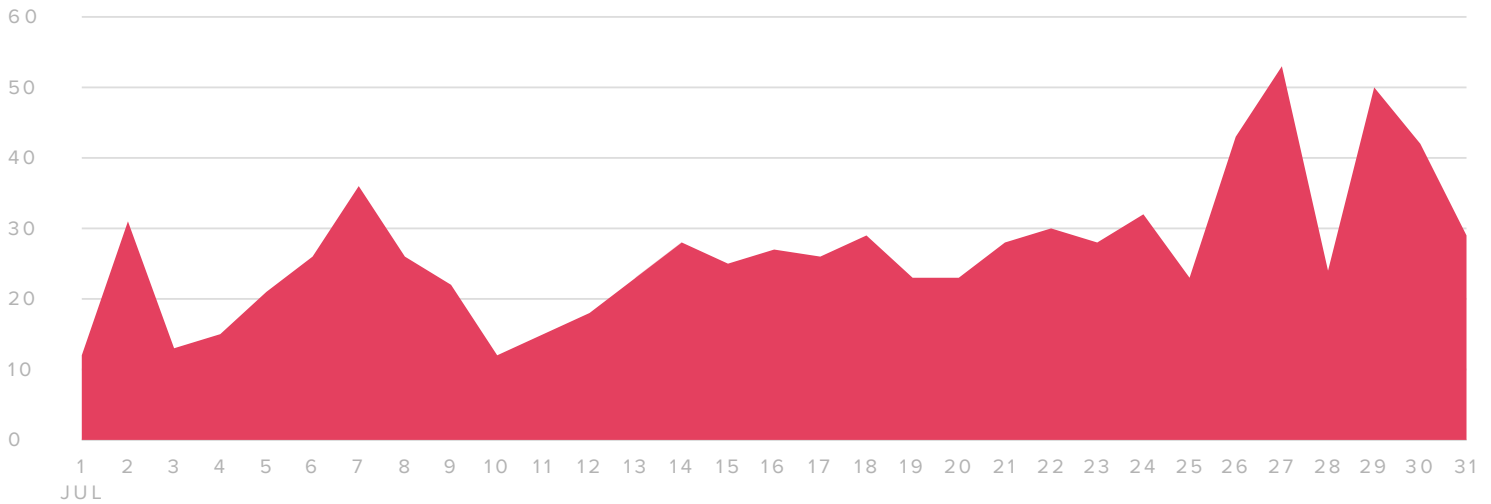

## Top Instagram Posts

@pilatesinthegrove  
236 Engagements

@pilatesinthegrove  
228 Engagements

@pilatesinthegrove  
181 Engagements

## Audience Growth

AUDIENCE GROWTH, BY DAY

■ FOLLOWERS GAINED