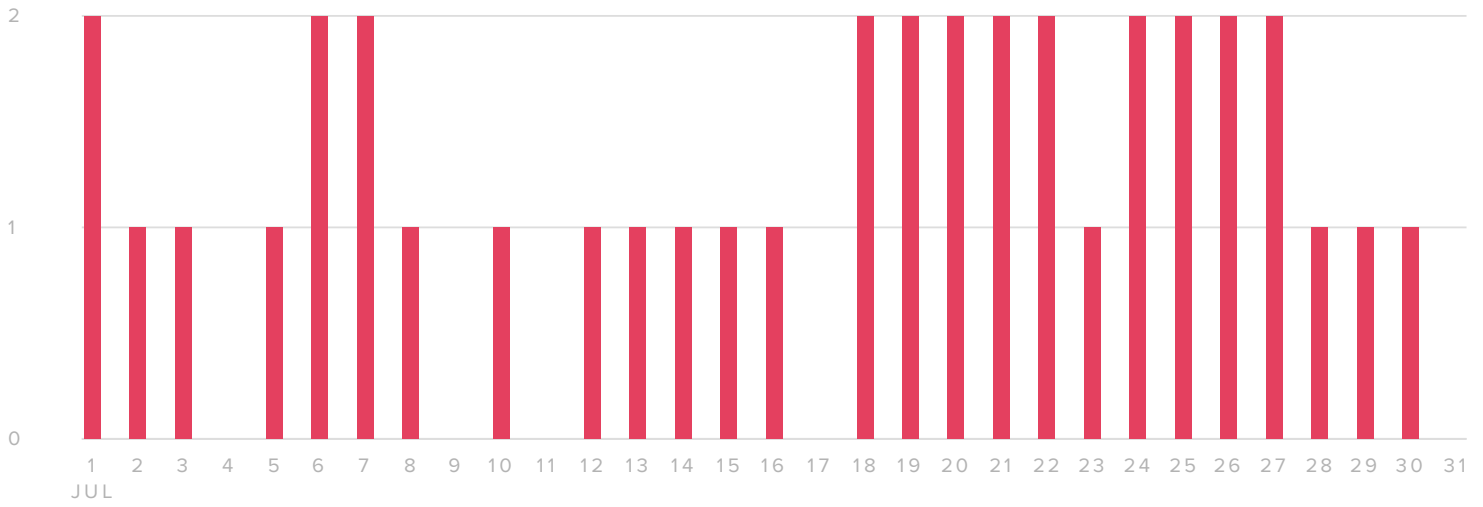

### FOLLOWER METRICS

### TOTALS

Total Followers	5,127
Followers Gained	821
People that you Followed	7

Your new followers increased by

**17.8%**

since previous month

# Publishing Behavior

MEDIA PER DAY

■ MEDIA SENT

PUBLISHING METRICS

TOTALS

Photos	23
Videos	15
Total Media	38

The number of media you sent decreased by

**5.0%**

since previous month