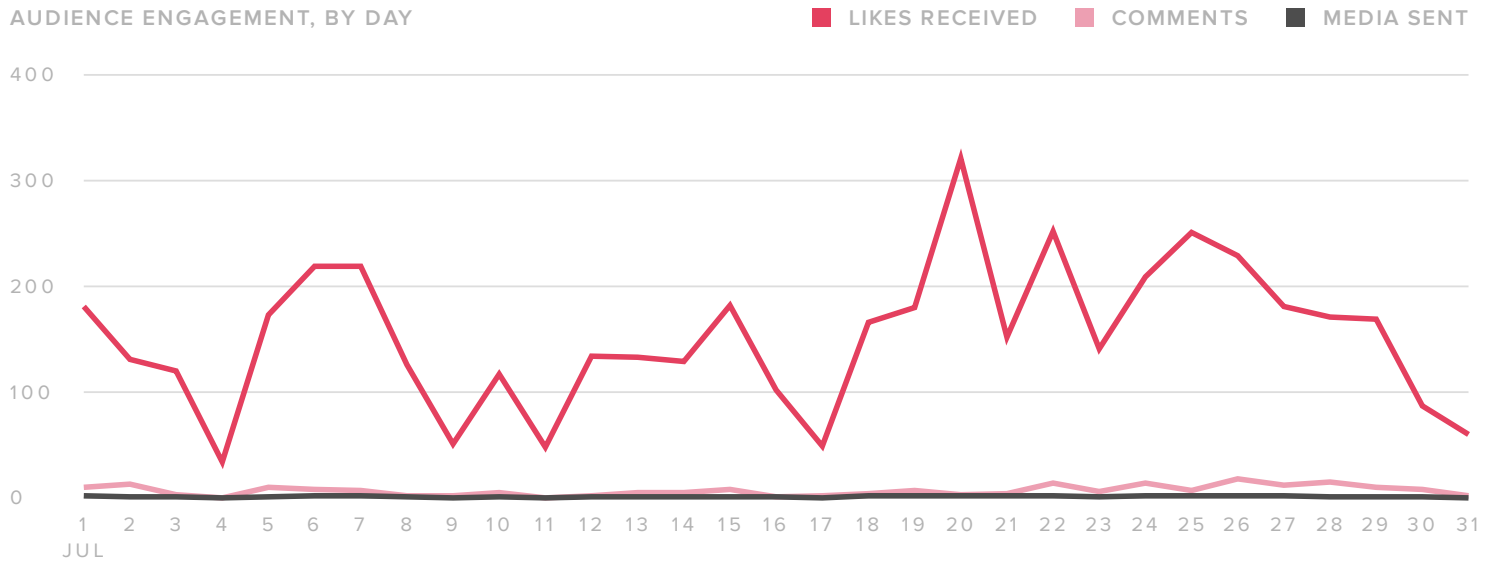

Audience Engagement

AUDIENCE ENGAGEMENT, BY DAY

ENGAGEMENT METRICS	TOTALS
Likes Received	4,717
Comments Received	207
Total Engagements	4,924

The number of engagements increased by
0.2%
since previous month

The number of engagements per media increased by
5.5%
since previous month