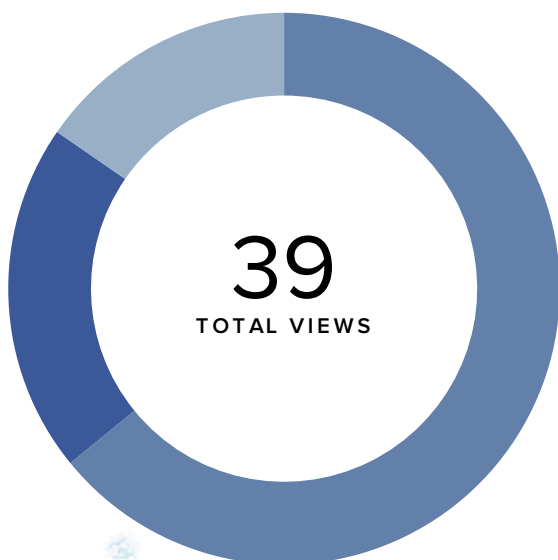

Video Performance

VIEW METRICS

8
ORGANIC FULL

25
ORGANIC PARTIAL

6
PAID PARTIAL

VIEWING BREAKDOWN

85%
ORGANIC VIEWS

15%
PAID VIEWS

5%
CLICK PLAYS

95%
AUTO PLAYS