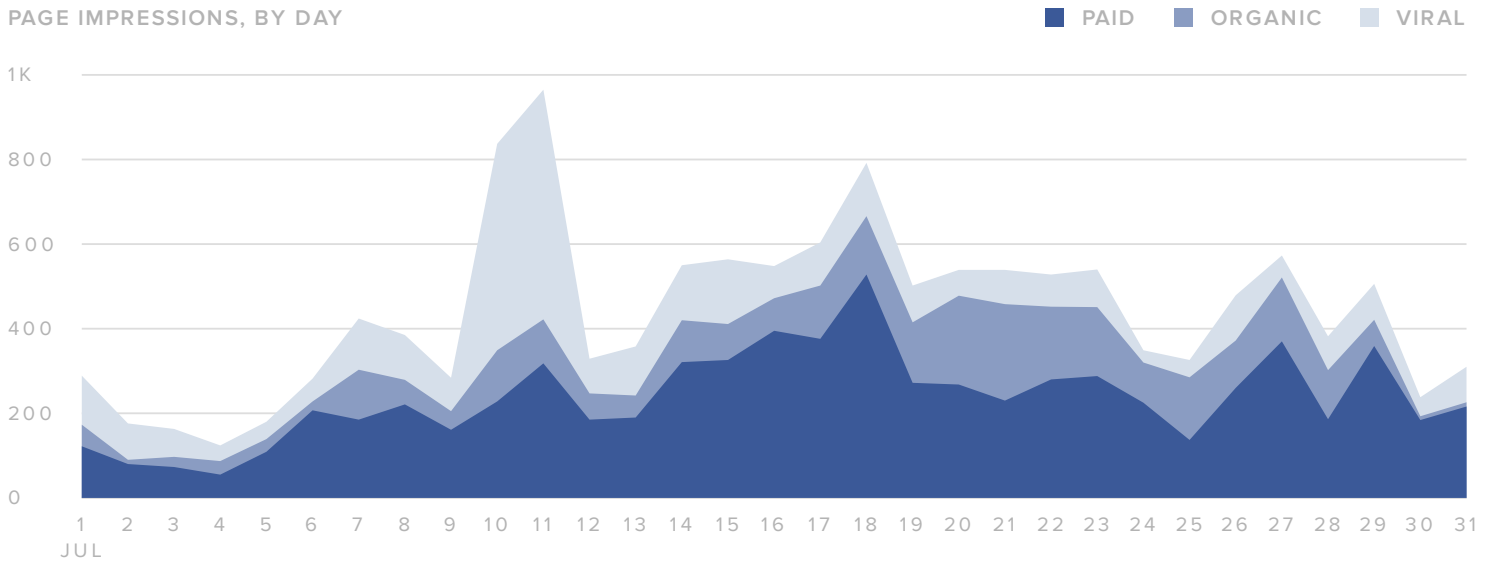

## TOTALS

Photos	12
Videos	1
Posts	10
<b>Total Posts</b>	<b>23</b>

The number of posts you sent increased by

▲ **35.3%**

since previous month

# Page Impressions

PAGE IMPRESSIONS, BY DAY

IMPRESSIONS METRICS	TOTALS
Organic Impressions	2,871
Viral Impressions	3,439
Paid Impressions	7,355
<b>Total Impressions</b>	<b>13,665</b>
<b>Users Reached</b>	<b>10,618</b>

Total Impressions increased by

**▲ 16.1%**

since previous month

## BY GENDER

63.1%

FEMALE

36.9%

MALE

Women between the ages of 25-34 appear to be the leading force among your fans.