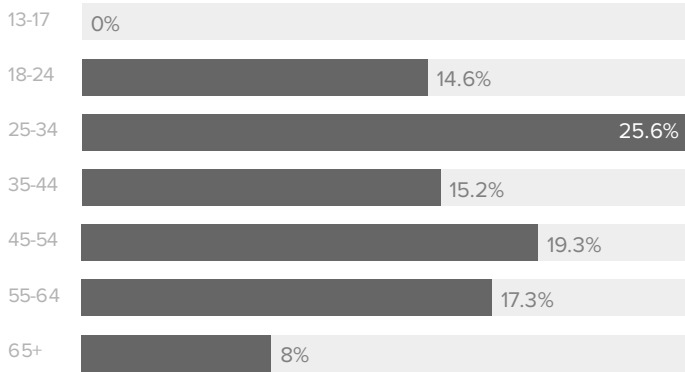

Demographics

- **PAGE FANS**
- PEOPLE REACHED
- PEOPLE ENGAGED

BY AGE