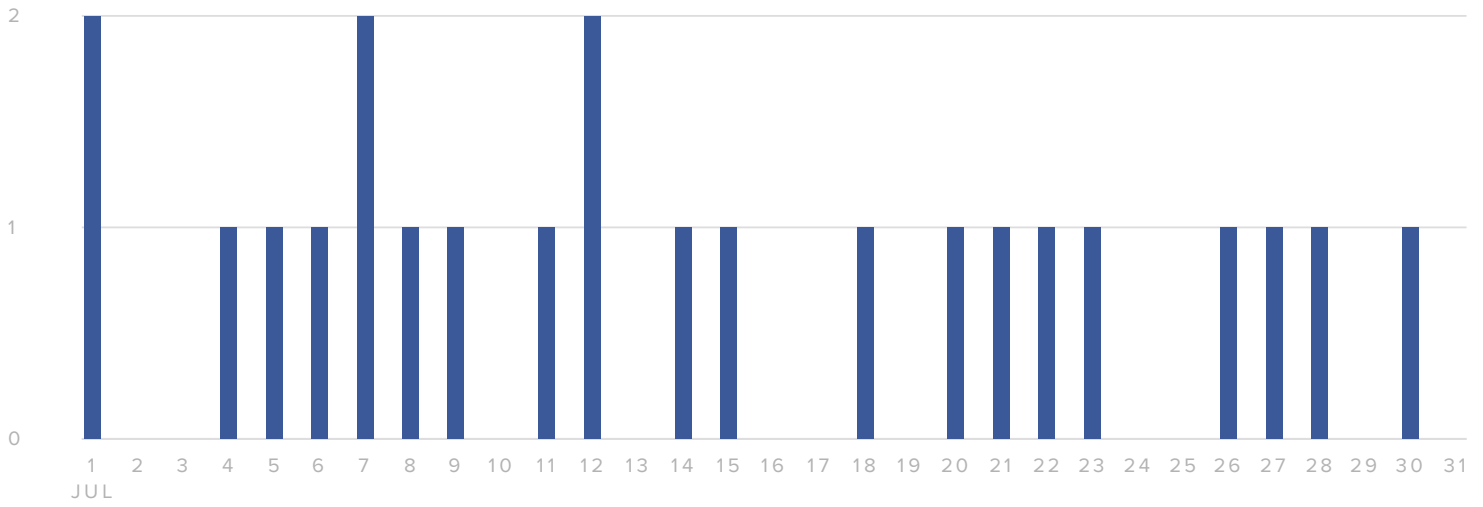

Publishing Behavior

POSTS, BY DAY

■ POSTS SENT

PUBLISHING METRICS

TOTALS

Photos	12
Videos	1
Posts	10
Total Posts	23

The number of posts you sent increased by

▲ **35.3%**

since previous month