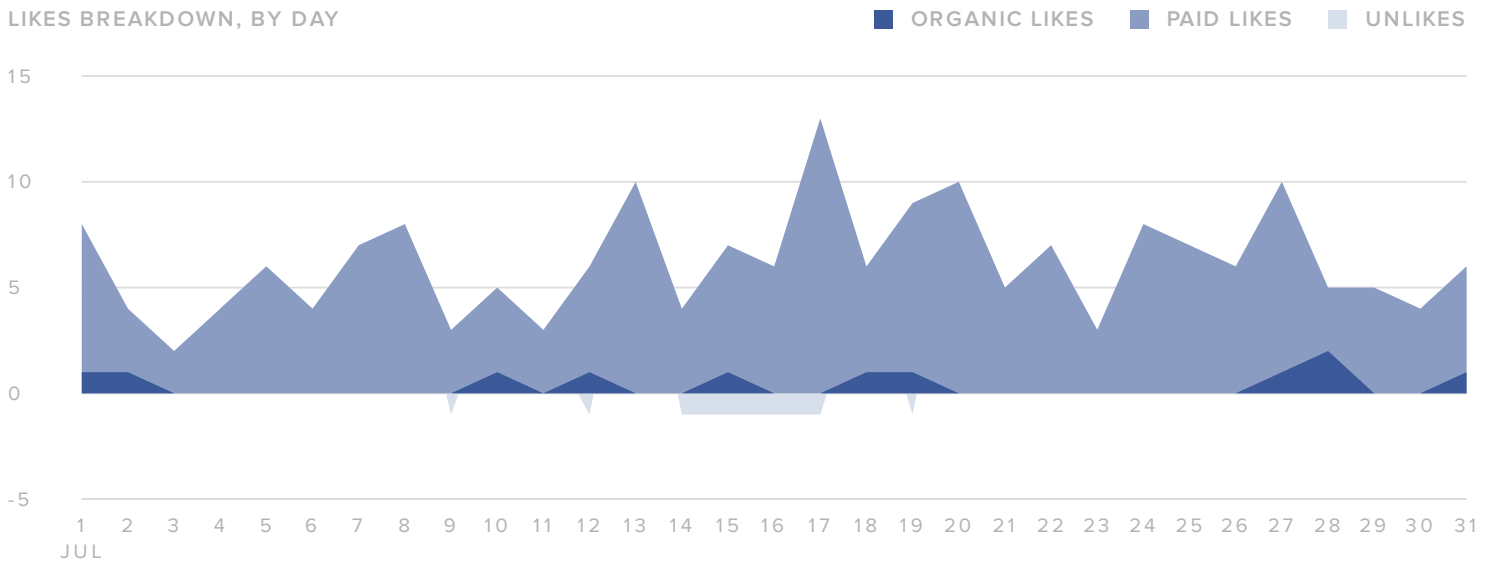

Facebook Activity Overview

13,665
IMPRESSIONS

206
POST ENGAGEMENTS

8
LINK CLICKS

Audience Growth

LIKES BREAKDOWN, BY DAY

AUDIENCE GROWTH METRICS	TOTALS
Total Fans	337
Paid Likes	180
Organic Likes	11
Unlikes	7
Net Likes	184

The number of net likes increased by

▲ 23.5%

since previous month