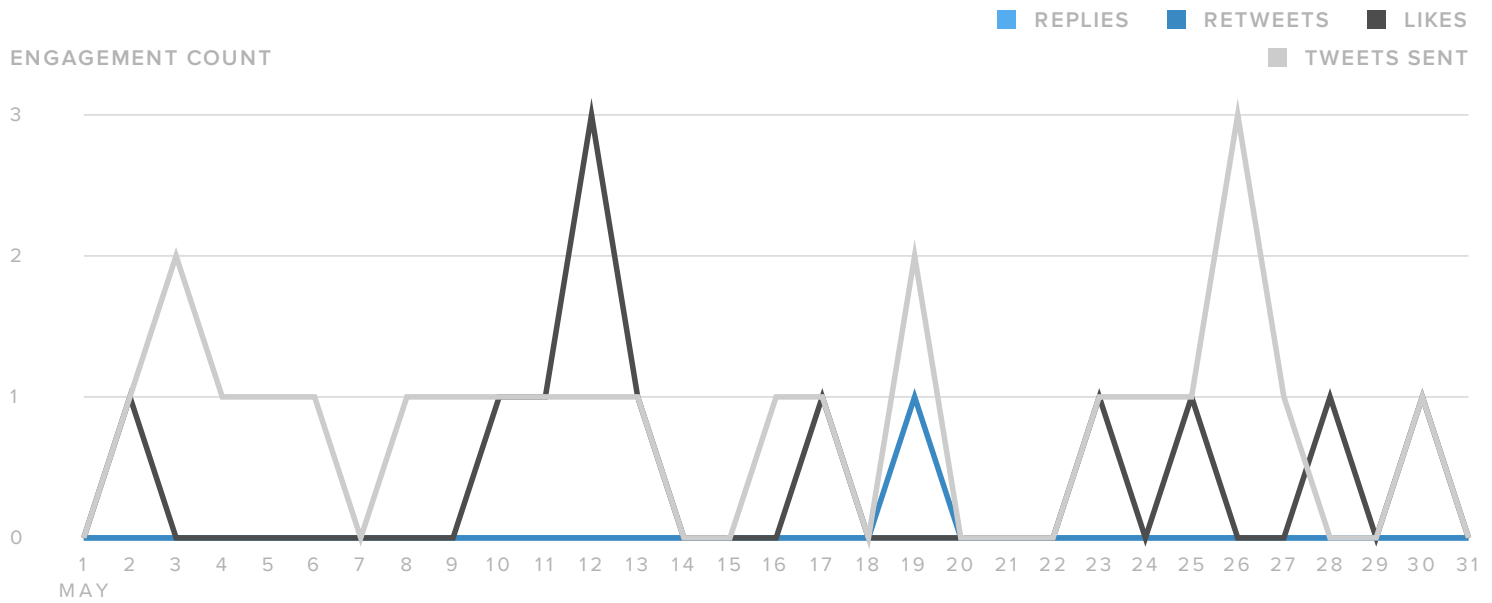

### SENT MESSAGE CONTENT

1  
PLAIN TEXT

1  
PAGE LINKS

22  
PHOTO LINKS

### YOUR TWEETING BEHAVIOR

8%  
CONVERSATION

92%  
UPDATES

50%  
NEW CONTACTS

50%  
EXISTING CONTACTS

# Audience Engagement

ENGAGEMENT METRICS	TOTALS
Replies	–
Retweets	1
Retweets with Comments	–
Likes	12
Engagements per Follower	0.1
Impressions per Follower	8.7
Engagements per Tweet	1.9
Impressions per Tweet	161.5
Engagements per Impression	1.2%