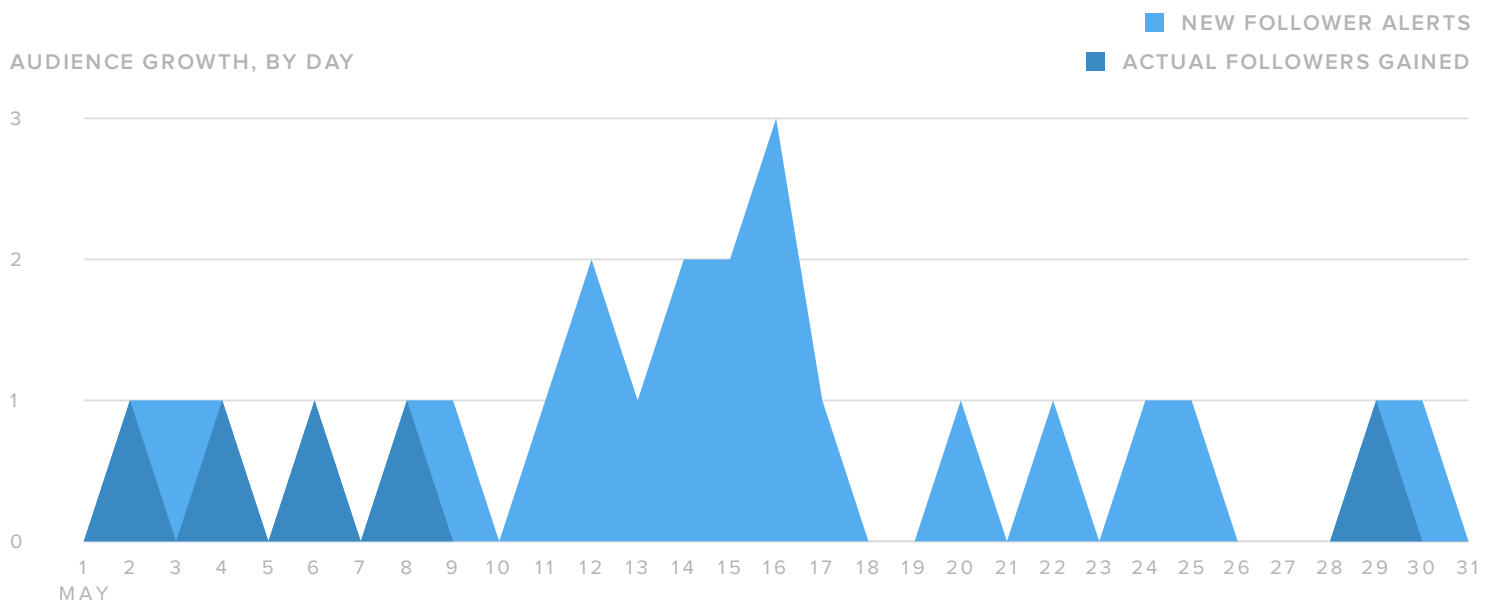

## Twitter Activity Overview

3,877

ORGANIC IMPRESSIONS

46

TOTAL ENGAGEMENTS

2

LINK CLICKS

## Audience Growth

AUDIENCE GROWTH, BY DAY

# Audience Demographics

FOLLOWERS BY AGE

FOLLOWERS BY GENDER

85%

FEMALE FOLLOWERS

15%

MALE FOLLOWERS

Women between ages of 25-34 appear to be the leading force among your recent followers.

## Twitter Stats by Profile

Twitter Profile	Total Followers	Follower Increase	Impressions	Impressions per Follower	Engagements	Engagements per Follower	Retweets	Clicks
 @javieflats	447	-1%	3,877	8.67	46	0.10	1	2