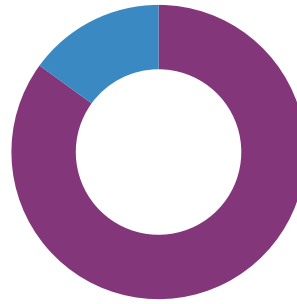

# Audience Engagement

ENGAGEMENT METRICS	TOTALS
Replies	–
Retweets	1
Retweets with Comments	–
Likes	12
Engagements per Follower	0.1
Impressions per Follower	8.7
Engagements per Tweet	1.9
Impressions per Tweet	161.5
Engagements per Impression	1.2%

The number of engagements decreased by **28.1%** since previous month

The number of impressions per Tweet decreased by **33.3%** since previous month

# Audience Demographics

FOLLOWERS BY AGE

FOLLOWERS BY GENDER

85%

FEMALE FOLLOWERS

15%

MALE FOLLOWERS

Women between ages of 25-34 appear to be the leading force among your recent followers.