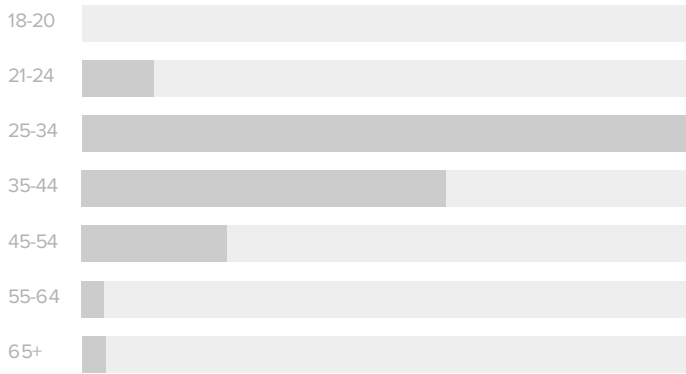

Audience Demographics

FOLLOWERS BY AGE