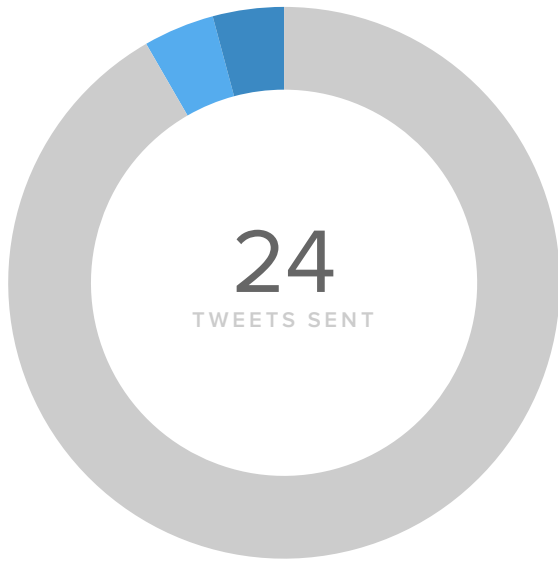

Your Content & Engagement Habits

SENT MESSAGE CONTENT

1
PLAIN TEXT

1
PAGE LINKS

22
PHOTO LINKS

YOUR TWEETING BEHAVIOR

8%
CONVERSATION

92%
UPDATES

50%
NEW CONTACTS

50%
EXISTING CONTACTS