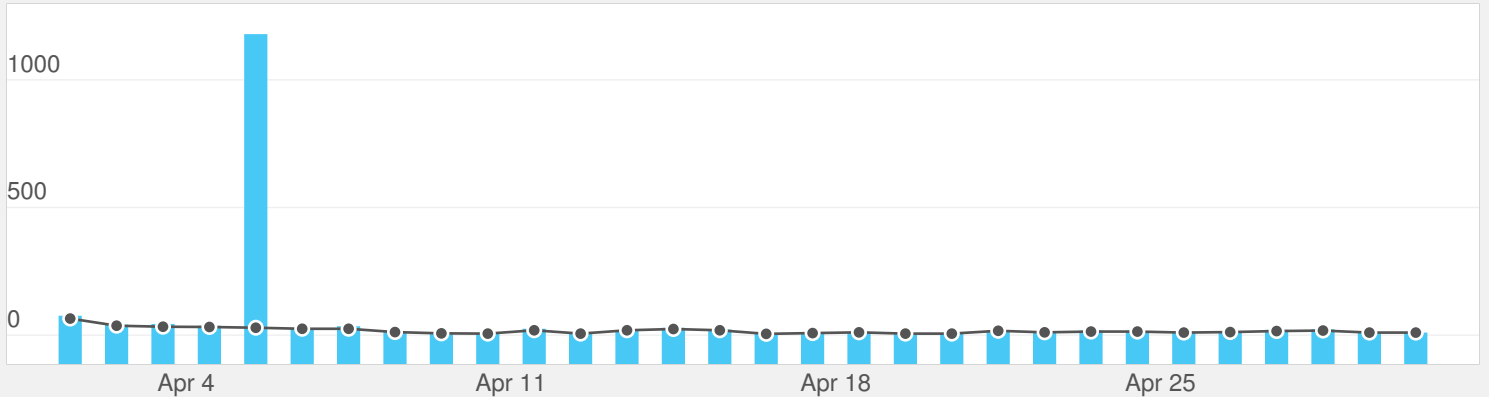

IMPRESSION DEMOGRAPHICS

Here's a quick breakdown of people engaging with your Facebook Page

AGE & GENDER

| Age Group | Count / Total |
|-----------|---------------|
| 13-17 | 1 / 20 |
| 18-24 | 70 / 451 |
| 25-34 | 383 / 17.5k |
| 35-44 | 418 / 16.5k |
| 45-54 | 214 / 12.0k |
| 55+ | 239 / 12.8k |

TOP COUNTRIES

| Country | Count |
|---------------|-------|
| United States | 58.9k |
| China | 727 |
| Taiwan | 239 |
| Hong Kong | 97 |
| Singapore | 55 |

TOP CITIES

| City | Count |
|-----------------|-------|
| Chicago, IL | 10.1k |
| New York, NY | 7.6k |
| Houston, TX | 7.1k |
| Los Angeles, CA | 5.1k |
| Dallas, TX | 3.1k |

SHARING

how people are sharing your content

STORIES

Stories Created **1,752** by 526 users

SHARE TYPE

- Page Post 1.2k
- Other 338
- Fan 233
- Mention 3
- User Post 2
- Checkin 0
- Question 0
- Coupon 0
- Event 0