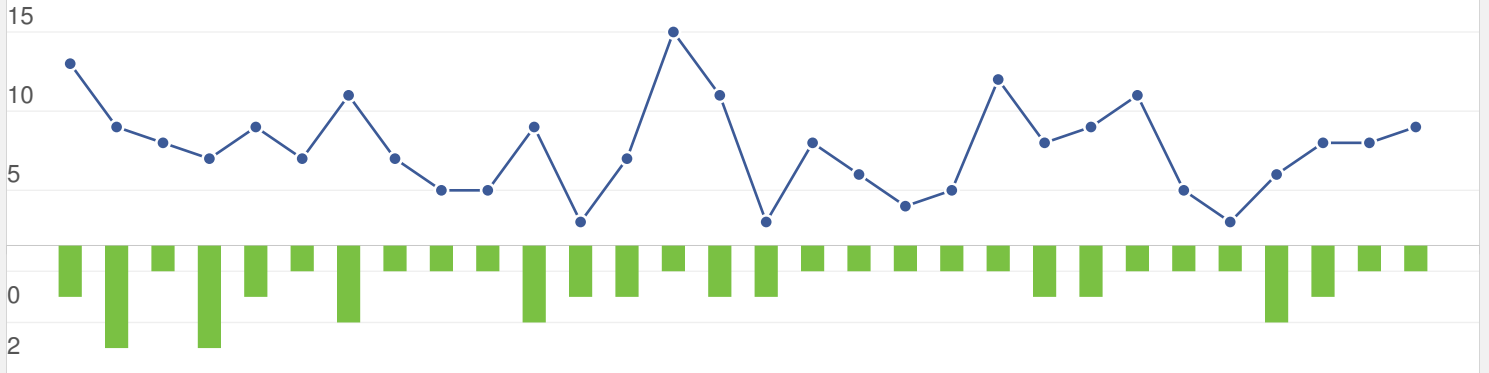

FACEBOOK PAGE REPORT

from April 1, 2016 - April 30, 2016

FAN GROWTH

6.66k Total Likes as of Apr 30, 2016

New Fans 231

Unliked your Page 21

PAGE IMPRESSIONS

Impressions 99,623 by 62,565 users

IMPRESSIONS

BY DAY OF WEEK

| Day | Avg | Total |
|-----|------|-------|
| Sun | 3.3k | 13.2k |
| Mon | 3.5k | 14.0k |
| Tue | 3.2k | 12.7k |
| Wed | 3.2k | 12.9k |
| Thu | 3.4k | 13.6k |
| Fri | 3.9k | 19.5k |
| Sat | 2.8k | 13.8k |

IMPRESSION DEMOGRAPHICS

Here's a quick breakdown of people engaging with your Facebook Page

AGE & GENDER

| Age Group | Count / Total |
|-----------|---------------|
| 13-17 | 1 / 20 |
| 18-24 | 70 / 451 |
| 25-34 | 383 / 17.5k |
| 35-44 | 418 / 16.5k |
| 45-54 | 214 / 12.0k |
| 55+ | 239 / 12.8k |