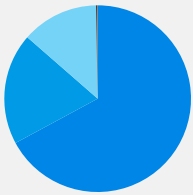

TOP COUNTRIES

| Country | Count |
|---------------|-------|
| United States | 58.9k |
| China | 727 |
| Taiwan | 239 |
| Hong Kong | 97 |
| Singapore | 55 |

TOP CITIES

| City | Count |
|-----------------|-------|
| Chicago, IL | 10.1k |
| New York, NY | 7.6k |
| Houston, TX | 7.1k |
| Los Angeles, CA | 5.1k |
| Dallas, TX | 3.1k |

SHARING

how people are sharing your content

STORIES

Stories Created **1,752** by 526 users

SHARE TYPE

- Page Post 1.2k
- Other 338
- Fan 233
- Mention 3
- User Post 2
- Checkin 0
- Question 0
- Coupon 0
- Event 0

BY DAY OF WEEK

| Day | Avg | Total |
|-----|-------|-------|
| Sun | 18 | 72 |
| Mon | 21 | 84 |
| Tue | 301.3 | 1.2k |
| Wed | 18.8 | 75 |
| Thu | 26 | 104 |
| Fri | 26.2 | 131 |
| Sat | 16.2 | 81 |

SHARER DEMOGRAPHICS