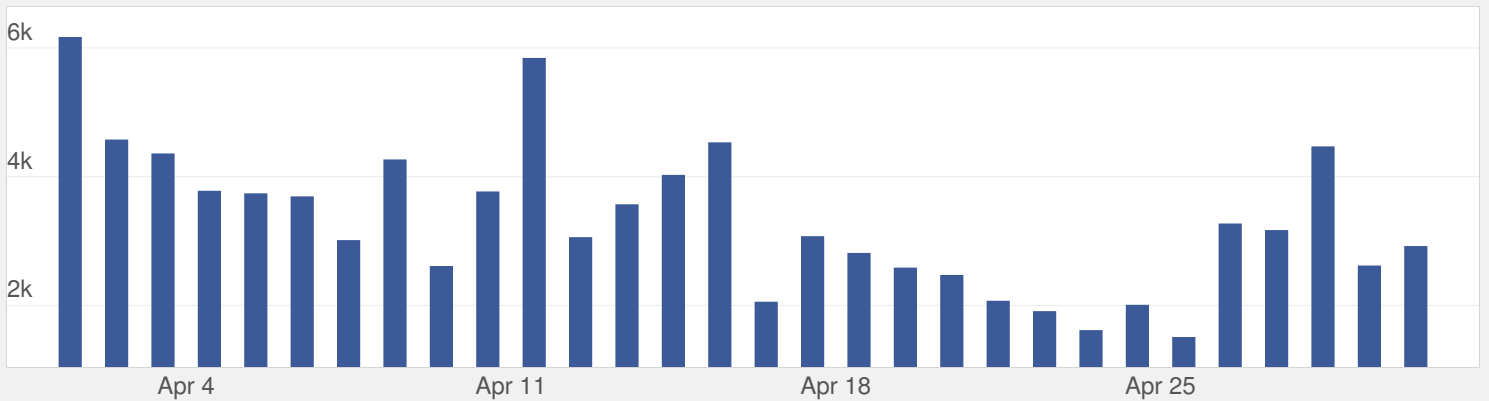

FACEBOOK PAGE REPORT

from April 1, 2016 - April 30, 2016

FAN GROWTH

6.66k Total Likes as of Apr 30, 2016

New Fans 231

Unliked your Page 21

PAGE IMPRESSIONS

Impressions 99,623 by 62,565 users

IMPRESSIONS

BY DAY OF WEEK

| Day | Avg | Total |
|-----|------|-------|
| Sun | 3.3k | 13.2k |
| Mon | 3.5k | 14.0k |
| Tue | 3.2k | 12.7k |
| Wed | 3.2k | 12.9k |
| Thu | 3.4k | 13.6k |
| Fri | 3.9k | 19.5k |
| Sat | 2.8k | 13.8k |

IMPRESSION DEMOGRAPHICS

Here's a quick breakdown of people engaging with your Facebook Page

AGE & GENDER

| Age Group | Count / Total |
|-----------|---------------|
| 13-17 | 1 / 20 |
| 18-24 | 70 / 451 |
| 25-34 | 383 / 17.5k |
| 35-44 | 418 / 16.5k |
| 45-54 | 214 / 12.0k |
| 55+ | 239 / 12.8k |