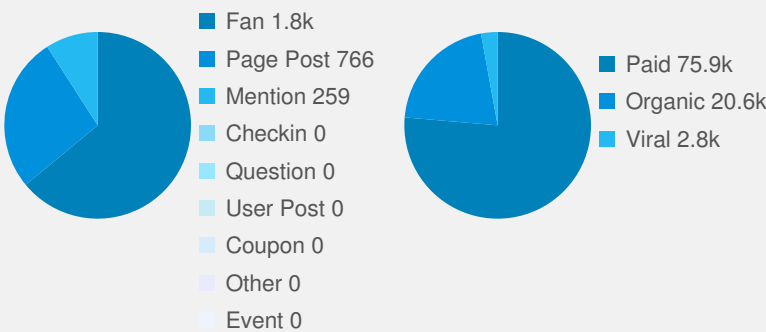

FACEBOOK PAGE REPORT

from April 1, 2016 - April 30, 2016

FAN GROWTH

6.66k Total Likes as of Apr 30, 2016

New Fans 231

Unliked your Page 21

PAGE IMPRESSIONS

Impressions 99,623 by 62,565 users

IMPRESSIONS

BY DAY OF WEEK

| Day | Avg | Total |
|-----|------|-------|
| Sun | 3.3k | 13.2k |
| Mon | 3.5k | 14.0k |
| Tue | 3.2k | 12.7k |
| Wed | 3.2k | 12.9k |
| Thu | 3.4k | 13.6k |
| Fri | 3.9k | 19.5k |
| Sat | 2.8k | 13.8k |

IMPRESSION DEMOGRAPHICS

Here's a quick breakdown of people engaging with your Facebook Page

AGE & GENDER

| Age Group | Count / Total |
|-----------|---------------|
| 13-17 | 1 / 20 |
| 18-24 | 70 / 451 |
| 25-34 | 383 / 17.5k |
| 35-44 | 418 / 16.5k |
| 45-54 | 214 / 12.0k |
| 55+ | 239 / 12.8k |