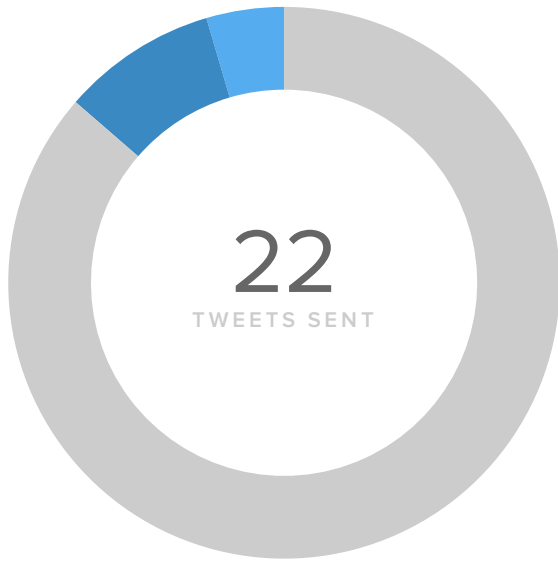

Your Content & Engagement Habits

SENT MESSAGE CONTENT

1
PLAIN TEXT

2
PAGE LINKS

19
PHOTO LINKS

YOUR TWEETING BEHAVIOR

18%
CONVERSATION

82%
UPDATES

75%
NEW CONTACTS

25%
EXISTING CONTACTS