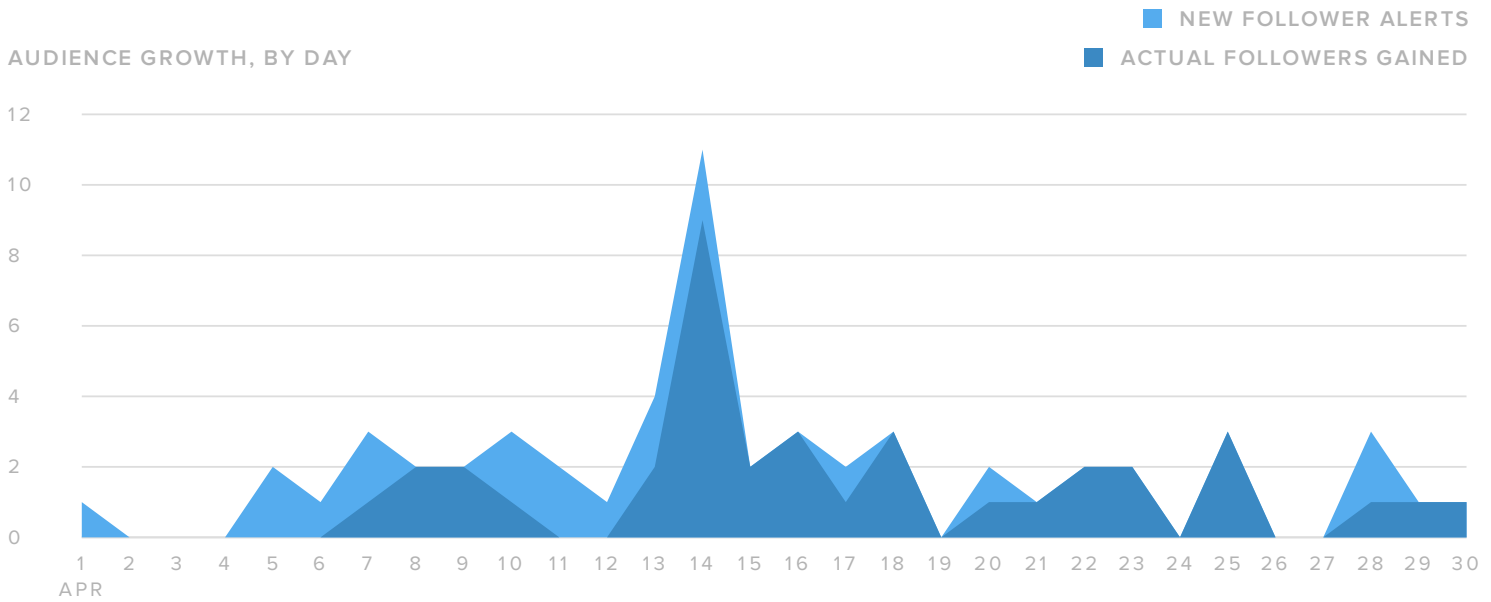

## Twitter Activity Overview

5,074

ORGANIC IMPRESSIONS

61

TOTAL ENGAGEMENTS

4

LINK CLICKS

## Audience Growth

AUDIENCE GROWTH, BY DAY

# Audience Demographics

FOLLOWERS BY AGE

FOLLOWERS BY GENDER

84%

FEMALE FOLLOWERS

16%

MALE FOLLOWERS

Women between ages of 25-34 appear to be the leading force among your recent followers.

## Twitter Stats by Profile

Twitter Profile	Total Followers	Follower Increase	Impressions	Impressions per Follower	Engagements	Engagements per Follower	Retweets	Clicks
 @javiéflats	452	7.4%	5,074	11.23	61	0.13	7	4