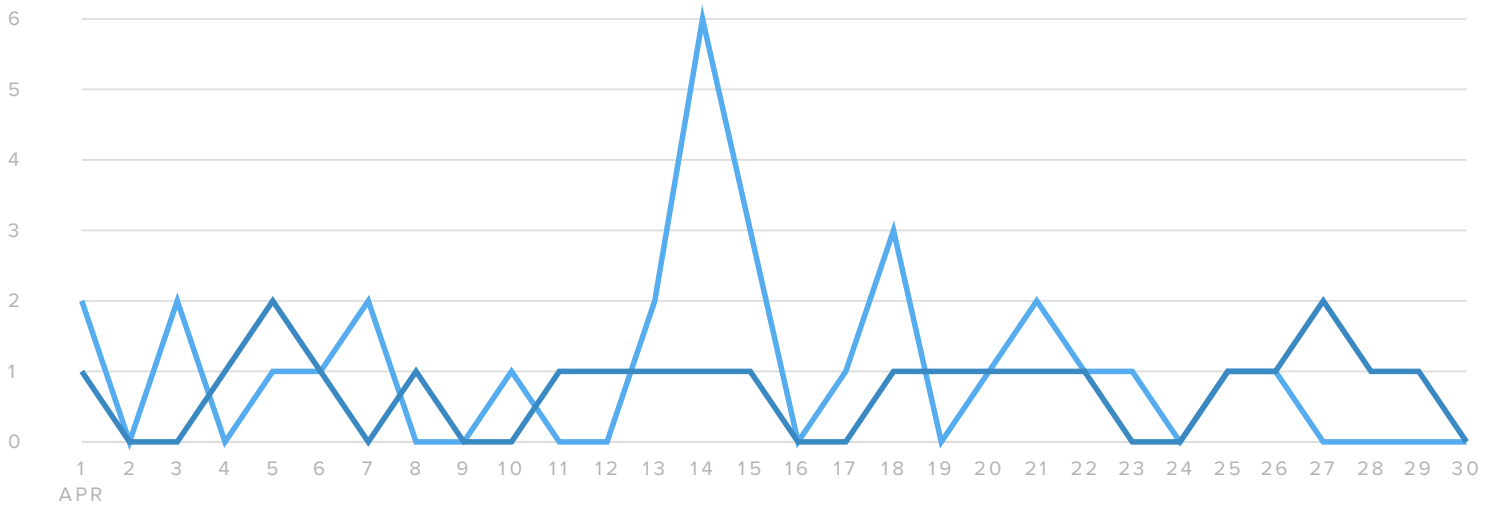

### FOLLOWER METRICS

### TOTALS

<b>Total Followers</b>	<b>452</b>
New Follower alerts	46
Actual Followers gained	31
People that you followed	1

Your new followers increased by

**▲1,650.0%**

since previous month

# Posts & Conversations

MESSAGES PER DAY

RECEIVED SENT

SENT/RECEIVED METRICS

TOTALS

Tweets sent	22
Direct Messages sent	-
<b>Total Sent</b>	<b>22</b>
Mentions received	31
Direct Messages received	-
<b>Total Received</b>	<b>31</b>

# Audience Demographics

FOLLOWERS BY AGE

FOLLOWERS BY GENDER

84%

FEMALE FOLLOWERS

16%

MALE FOLLOWERS

Women between ages of 25-34 appear to be the leading force among your recent followers.