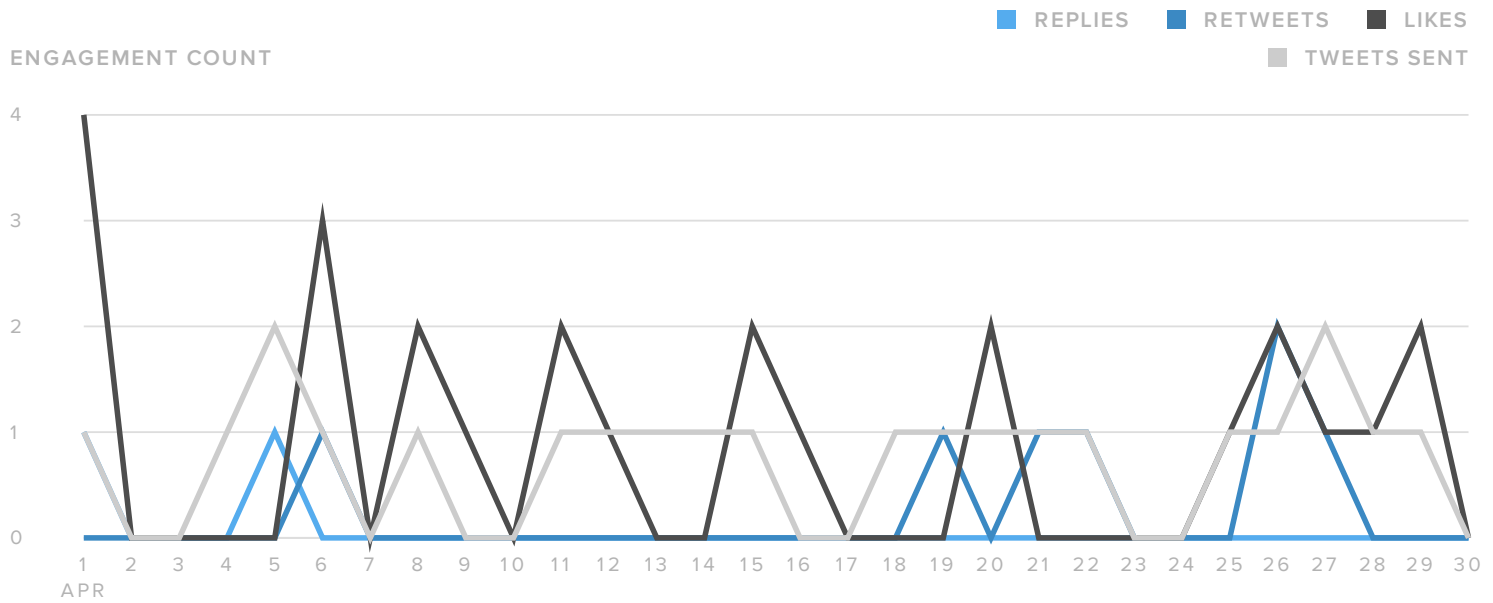

### SENT MESSAGE CONTENT

1  
PLAIN TEXT

2  
PAGE LINKS

19  
PHOTO LINKS

### YOUR TWEETING BEHAVIOR

18%  
CONVERSATION

82%  
UPDATES

75%  
NEW CONTACTS

25%  
EXISTING CONTACTS

# Audience Engagement

ENGAGEMENT METRICS	TOTALS
Replies	2
Retweets	7
Retweets with Comments	-
Likes	24
Engagements per Follower	0.1
Impressions per Follower	11.2
Engagements per Tweet	2.8
Impressions per Tweet	230.6
Engagements per Impression	1.2%