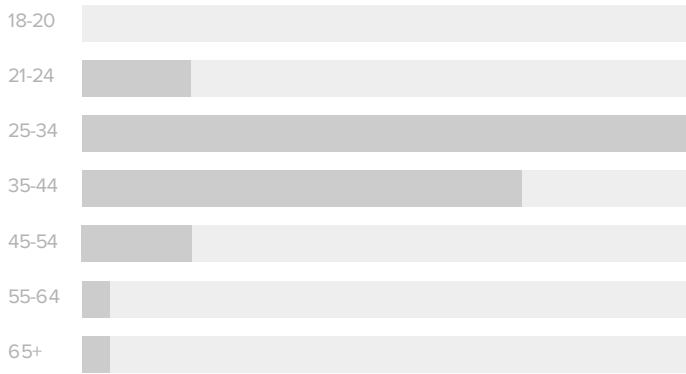

# Audience Engagement

ENGAGEMENT METRICS	TOTALS
Replies	2
Retweets	7
Retweets with Comments	-
Likes	24
Engagements per Follower	0.1
Impressions per Follower	11.2
Engagements per Tweet	2.8
Impressions per Tweet	230.6
Engagements per Impression	1.2%

The number of engagements increased by

**▲ 32.6%**  
since previous month

The number of impressions per Tweet increased by

**▲ 75.8%**  
since previous month

# Audience Demographics

FOLLOWERS BY AGE

FOLLOWERS BY GENDER

84%

FEMALE FOLLOWERS

16%

MALE FOLLOWERS

Women between ages of 25-34 appear to be the leading force among your recent followers.