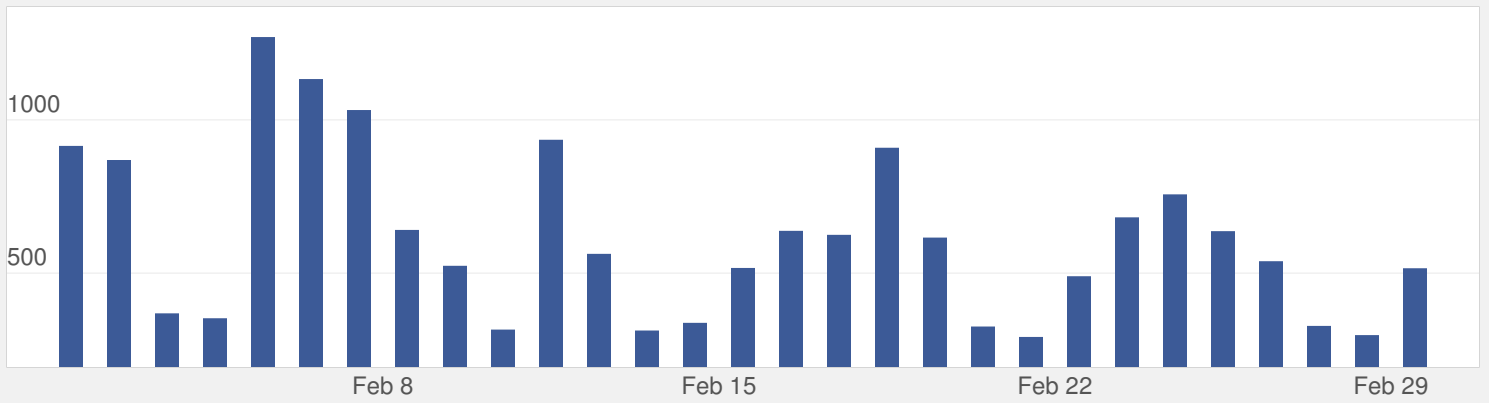

FACEBOOK PAGE REPORT

from February 1, 2016 - February 29, 2016

Craft-Art elegant surfaces

FAN GROWTH **1.07k Total Likes as of Feb 29, 2016** New Fans **15** Unliked your Page 2

PAGE IMPRESSIONS Impressions **17,741** by 7,261 users

IMPRESSIONS

BY DAY OF WEEK

Day	AVG	TOTAL
Sun	490	2.0k
Mon	615.8	3.1k
Tue	678.3	2.7k
Wed	516.8	2.1k
Thu	708.5	2.8k
Fri	747	3.0k
Sat	525	2.1k

IMPRESSION DEMOGRAPHICS Here's a quick breakdown of people engaging with your Facebook Page