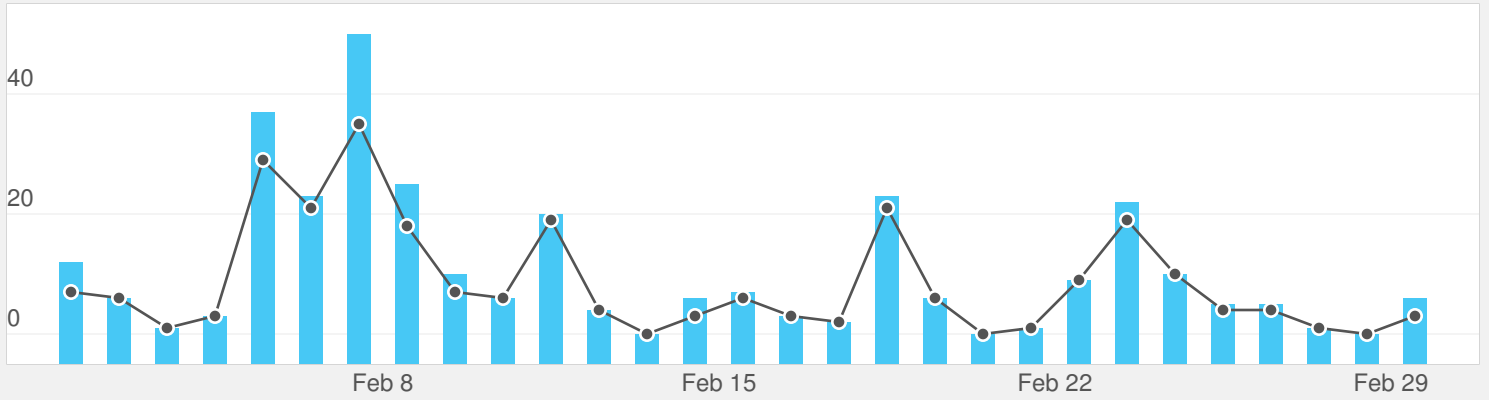

IMPRESSIONS

BY DAY OF WEEK

Day	AVG	TOTAL
Sun	490	2.0k
Mon	615.8	3.1k
Tue	678.3	2.7k
Wed	516.8	2.1k
Thu	708.5	2.8k
Fri	747	3.0k
Sat	525	2.1k

IMPRESSION DEMOGRAPHICS Here's a quick breakdown of people engaging with your Facebook Page

AGE & GENDER

TOP COUNTRIES

United States	6.1k
India	114
Canada	80
Mexico	79
Vietnam	47

TOP CITIES

Atlanta, GA	142
Oneonta, NY	75
Chicago, IL	71
New York, NY	63
2430536	61

SHARING

how people are sharing your content

STORIES

Stories Created **303** by 248 users

SHARE TYPE

- Other 234
- Page Post 52
- Fan 15
- Mention 2
- Checkin 0
- Question 0
- User Post 0
- Coupon 0
- Event 0

BY DAY OF WEEK

Day	Avg	Total
Sun	14.3	57
Mon	11.8	59
Tue	10.3	41
Wed	4.8	19
Thu	12.8	51
Fri	13	52
Sat	6	24

YOUR CONTENT

a breakdown of the content you post

BY STORY TYPE

- Photo 23
- Link 2

AVG

TOTAL

Reach	269.09	6.19k
People Talking About This	7.61	175
Engagement	5.41%	5.22%

CONTENT BREAKDOWN