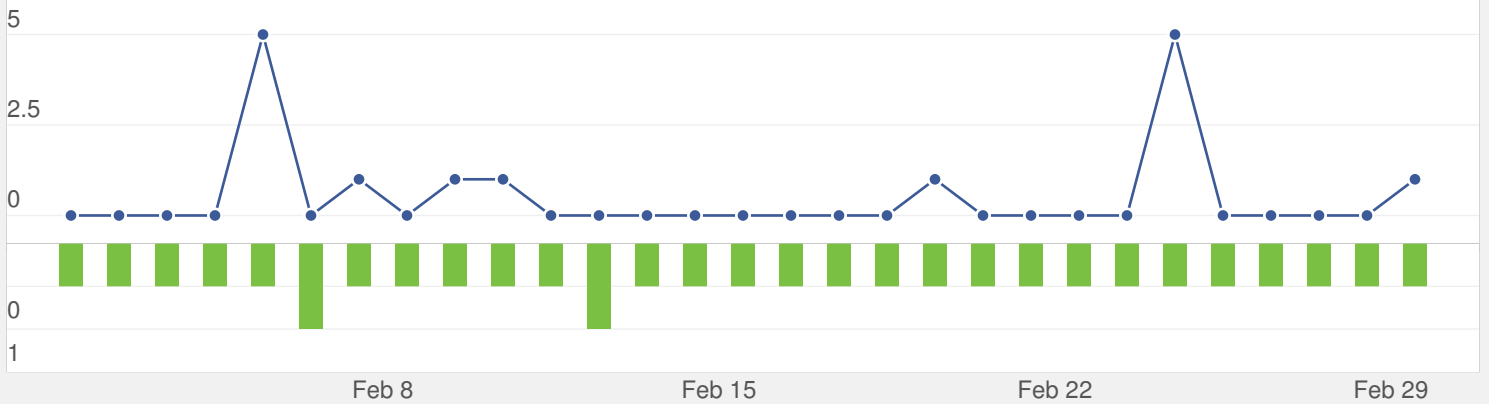

FACEBOOK PAGE REPORT

from February 1, 2016 - February 29, 2016

Craft-Art elegant surfaces

FAN GROWTH **1.07k Total Likes as of Feb 29, 2016** New Fans **15** Unliked your Page 2

PAGE IMPRESSIONS Impressions **17,741** by 7,261 users

IMPRESSIONS

BY DAY OF WEEK

Day	AVG	TOTAL
Sun	490	2.0k
Mon	615.8	3.1k
Tue	678.3	2.7k
Wed	516.8	2.1k
Thu	708.5	2.8k
Fri	747	3.0k
Sat	525	2.1k

IMPRESSION DEMOGRAPHICS Here's a quick breakdown of people engaging with your Facebook Page