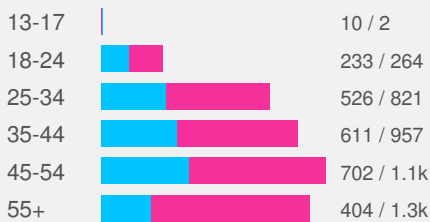

FACEBOOK PAGE REPORT

from February 1, 2016 - February 29, 2016

Craft-Art elegant surfaces

FAN GROWTH **1.07k Total Likes as of Feb 29, 2016** New Fans **15** Unliked your Page 2

PAGE IMPRESSIONS Impressions **17,741** by 7,261 users

IMPRESSIONS

BY DAY OF WEEK

Day	AVG	TOTAL
Sun	490	2.0k
Mon	615.8	3.1k
Tue	678.3	2.7k
Wed	516.8	2.1k
Thu	708.5	2.8k
Fri	747	3.0k
Sat	525	2.1k

IMPRESSION DEMOGRAPHICS Here's a quick breakdown of people engaging with your Facebook Page

AGE & GENDER

TOP COUNTRIES

United States	6.1k
India	114
Canada	80
Mexico	79
Vietnam	47

TOP CITIES

Atlanta, GA	142
Oneonta, NY	75
Chicago, IL	71
New York, NY	63
2430536	61

SHARING

how people are sharing your content