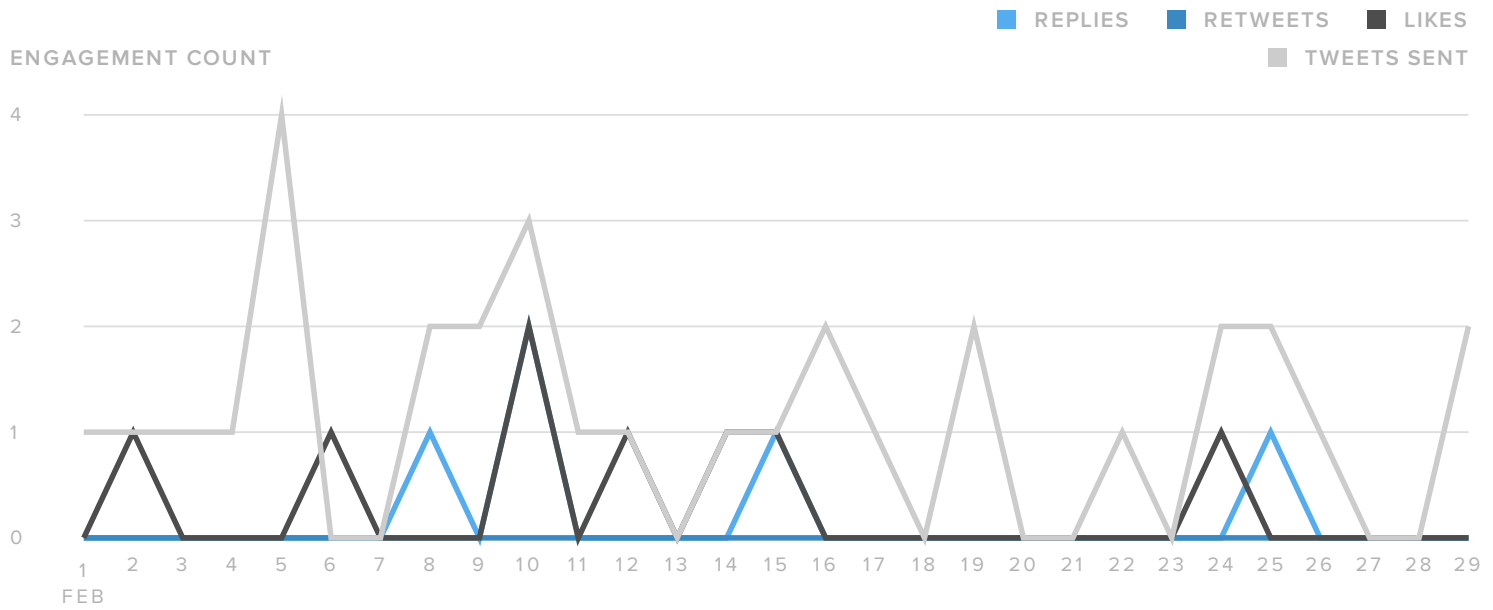

PAGE LINKS

26

PHOTO LINKS

YOUR TWEETING BEHAVIOR

10%

CONVERSATION

90%

UPDATES

75%

NEW CONTACTS

25%

EXISTING CONTACTS

Audience Engagement

ENGAGEMENT METRICS	TOTALS
Replies	5
Retweets	–
Retweets with Comments	1
Likes	8
Engagements per Follower	0.1
Impressions per Follower	6.5
Engagements per Tweet	1.2
Impressions per Tweet	91.2
Engagements per Impression	1.4%

The number of engagements decreased by

▼ **14.0%**

since previous month

The number of impressions per Tweet decreased by

▼ **28.1%**

since previous month

Audience Demographics

FOLLOWERS BY AGE