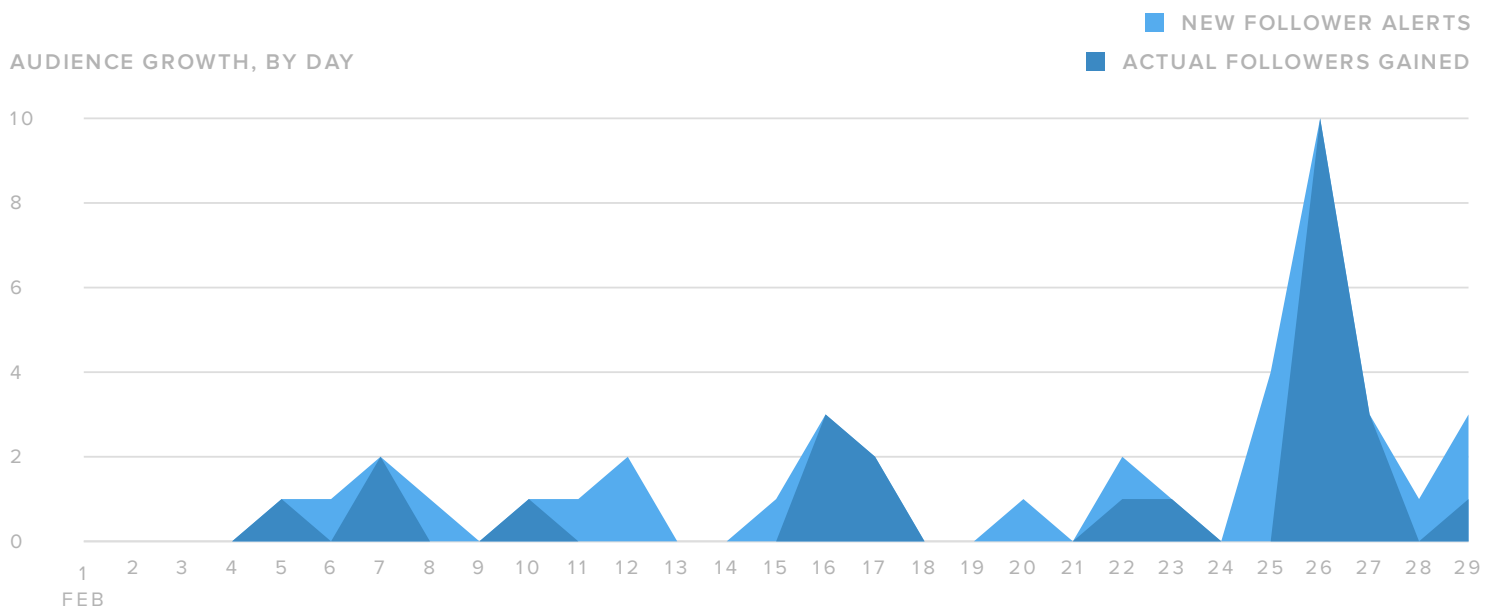

Twitter Activity Overview

2,736

ORGANIC IMPRESSIONS

37

TOTAL ENGAGEMENTS

2

LINK CLICKS

Audience Growth

AUDIENCE GROWTH, BY DAY

FOLLOWER METRICS

TOTALS

Total Followers

423

New Follower alerts

37

Actual Followers gained

75%

NEW CONTACTS

25%

EXISTING CONTACTS

Audience Engagement

ENGAGEMENT METRICS	TOTALS
Replies	5
Retweets	–
Retweets with Comments	1
Likes	8
Engagements per Follower	0.1
Impressions per Follower	6.5
Engagements per Tweet	1.2
Impressions per Tweet	91.2
Engagements per Impression	1.4%

FOLLOWERS BY GENDER

83%

FEMALE FOLLOWERS

17%

MALE FOLLOWERS

Women between ages of 25-34 appear to be the leading force among your recent followers.

Twitter Stats by Profile

Twitter Profile	Total Followers	Follower Increase	Impressions	Impressions per Follower	Engagements	Engagements per Follower	Retweets	Clicks
 @javieflats	423	–	2,736	6.47	37	0.09	–	2