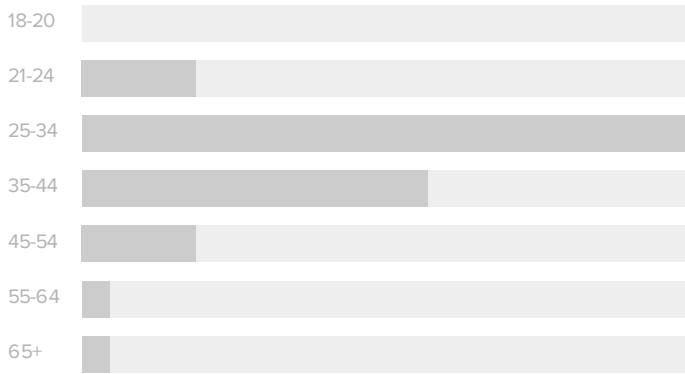

75%

NEW CONTACTS

25%

EXISTING CONTACTS

Audience Engagement

ENGAGEMENT METRICS	TOTALS
Replies	5
Retweets	–
Retweets with Comments	1
Likes	8
Engagements per Follower	0.1
Impressions per Follower	6.5
Engagements per Tweet	1.2
Impressions per Tweet	91.2
Engagements per Impression	1.4%

The number of engagements decreased by

▼ **14.0%**

since previous month

The number of impressions per Tweet decreased by

▼ **28.1%**

since previous month

Audience Demographics

FOLLOWERS BY AGE

FOLLOWERS BY GENDER

83%

FEMALE FOLLOWERS

17%

MALE FOLLOWERS

Women between ages of 25-34 appear to be the leading force among your recent followers.

Twitter Stats by Profile

Twitter Profile	Total Followers	Follower Increase	Impressions	Impressions per Follower	Engagements	Engagements per Follower	Retweets	Clicks
 @javieflats	423	–	2,736	6.47	37	0.09	–	2