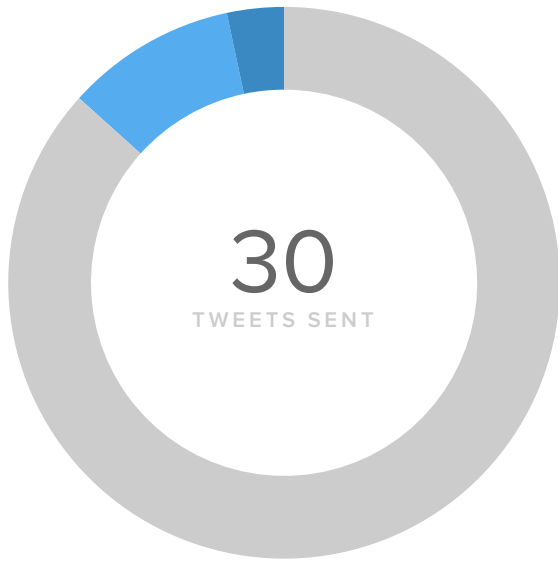

AUDIENCE GROWTH, BY DAY

FOLLOWER METRICS

TOTALS

Total Followers

423

New Follower alerts

37

Actual Followers gained

-1

People that you followed

14

Your new followers decreased by

▼ 103.4%

since previous month

Posts & Conversations

MESSAGES PER DAY

RECEIVED SENT

SENT/RECEIVED METRICS

TOTALS

Tweets sent	30
Direct Messages sent	2
Total Sent	32
Mentions received	9
Direct Messages received	5
Total Received	14

The number of messages you sent increased by

▲ 18.5%
since previous month

The number of messages you received decreased by

▼ 46.2%
since previous month

Your Content & Engagement Habits

SENT MESSAGE CONTENT

3

PLAIN TEXT

1