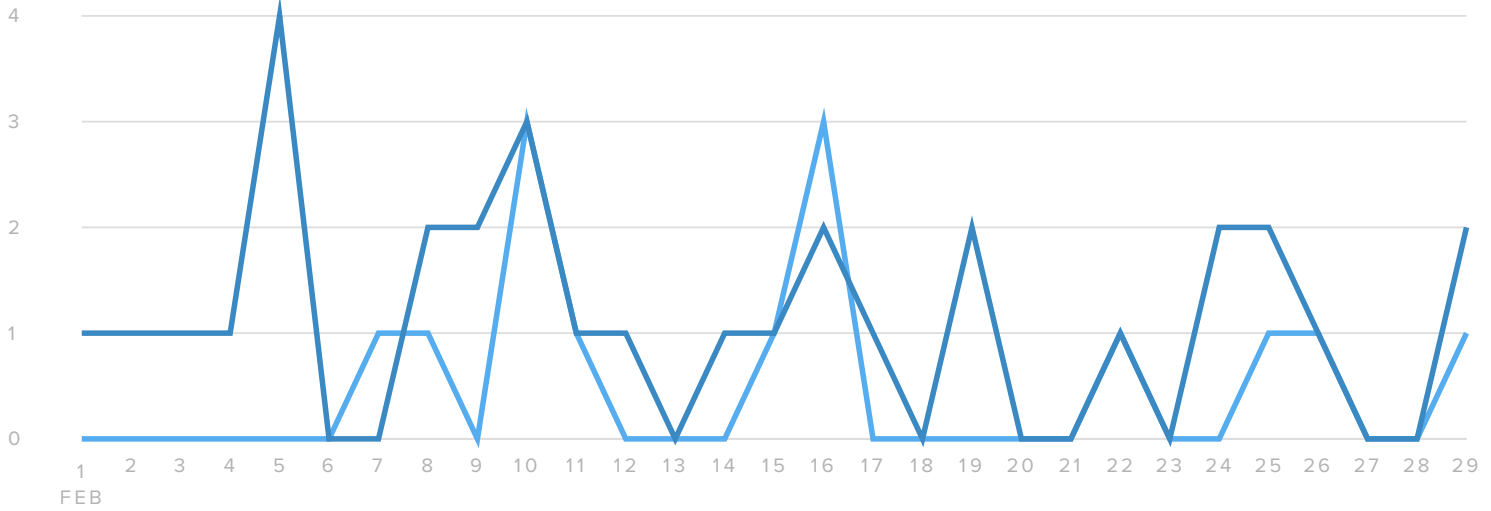

Twitter Activity Overview

2,736

ORGANIC IMPRESSIONS

37

TOTAL ENGAGEMENTS

2

LINK CLICKS

Audience Growth

AUDIENCE GROWTH, BY DAY

FOLLOWER METRICS

TOTALS

Total Followers

423

New Follower alerts

37

Actual Followers gained

-1

People that you followed

14

Your new followers decreased by

▼ 103.4%

since previous month

Posts & Conversations

MESSAGES PER DAY

RECEIVED SENT

SENT/RECEIVED METRICS

TOTALS

Tweets sent	30
Direct Messages sent	2
Total Sent	32
Mentions received	9
Direct Messages received	5
Total Received	14

The number of messages you sent increased by