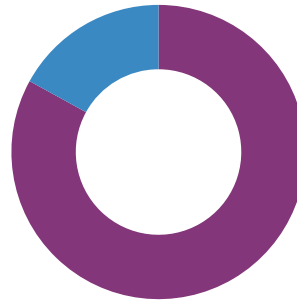

75%

NEW CONTACTS

25%

EXISTING CONTACTS

Audience Engagement

ENGAGEMENT METRICS	TOTALS
Replies	5
Retweets	–
Retweets with Comments	1
Likes	8
Engagements per Follower	0.1
Impressions per Follower	6.5
Engagements per Tweet	1.2
Impressions per Tweet	91.2
Engagements per Impression	1.4%

The number of engagements decreased by

▼ **14.0%**

since previous month

The number of impressions per Tweet decreased by

▼ **28.1%**

since previous month

Audience Demographics

FOLLOWERS BY AGE

FOLLOWERS BY GENDER

83%

FEMALE FOLLOWERS

17%

MALE FOLLOWERS

Women between ages of 25-34 appear to be the leading force among your recent followers.

Twitter Stats by Profile

Twitter Profile	Total Followers	Follower Increase	Impressions	Impressions per Follower	Engagements	Engagements per Follower	Retweets	Clicks
 @javieflats	423	–	2,736	6.47	37	0.09	–	2