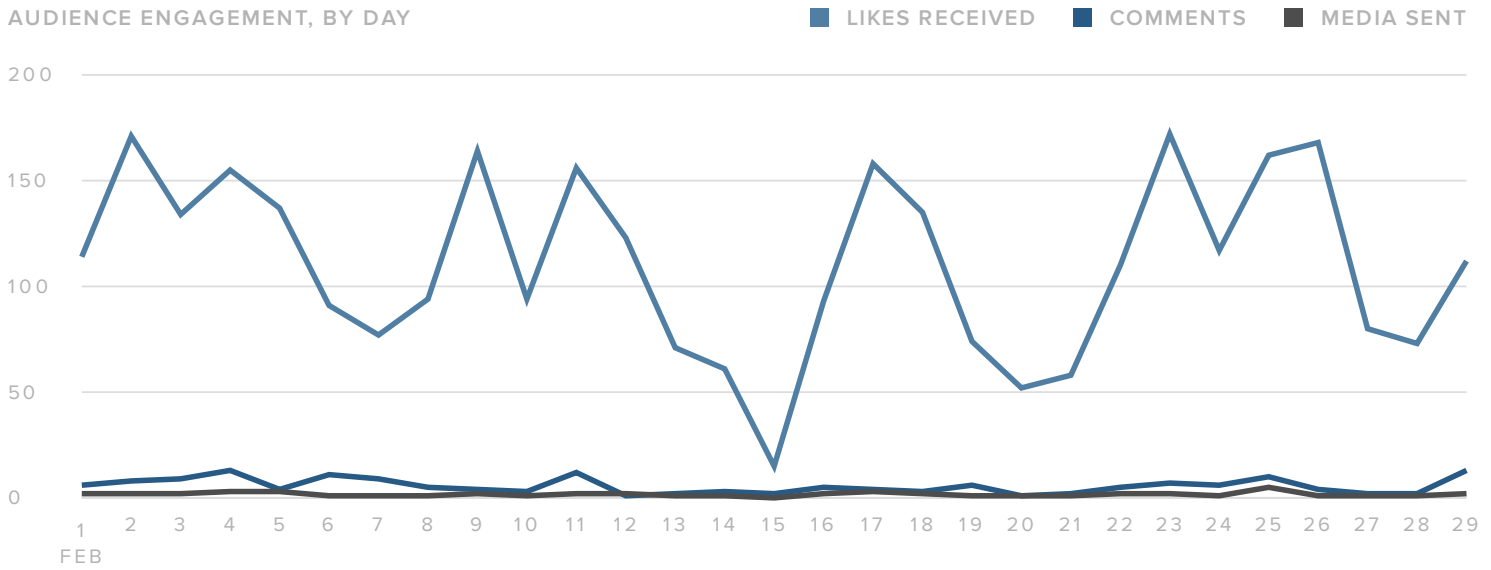

Audience Engagement

AUDIENCE ENGAGEMENT, BY DAY

ENGAGEMENT METRICS

TOTALS

Likes Received 3,221

Comments Received 162

Total Engagements 3,383

Engagements per Follower 2.1

Engagements per Media 69.0

The number of engagements increased by

▲ **33.5%**
since previous month

The number of engagements per media increased by

▲ **41.7%**
since previous month