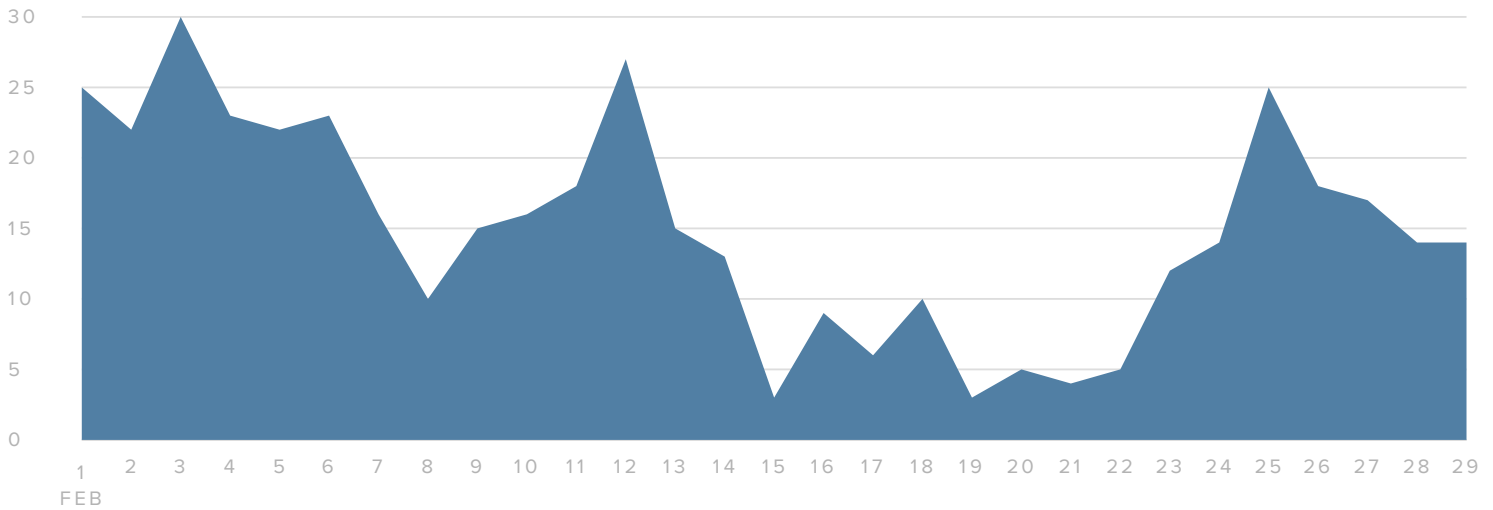

Top Instagram Posts

@pilatesinthegrove
112 Engagements

@pilatesinthegrove
108 Engagements

@pilatesinthegrove
94 Engagements

Audience Growth

AUDIENCE GROWTH, BY DAY

■ FOLLOWERS GAINED

FOLLOWER METRICS

TOTALS

Total Followers	1,607
Followers Gained	409
People that you Followed	9

Your new followers decreased by

▼ **2.4%**

since previous month

Publishing Behavior

MEDIA PER DAY

PUBLISHING METRICS