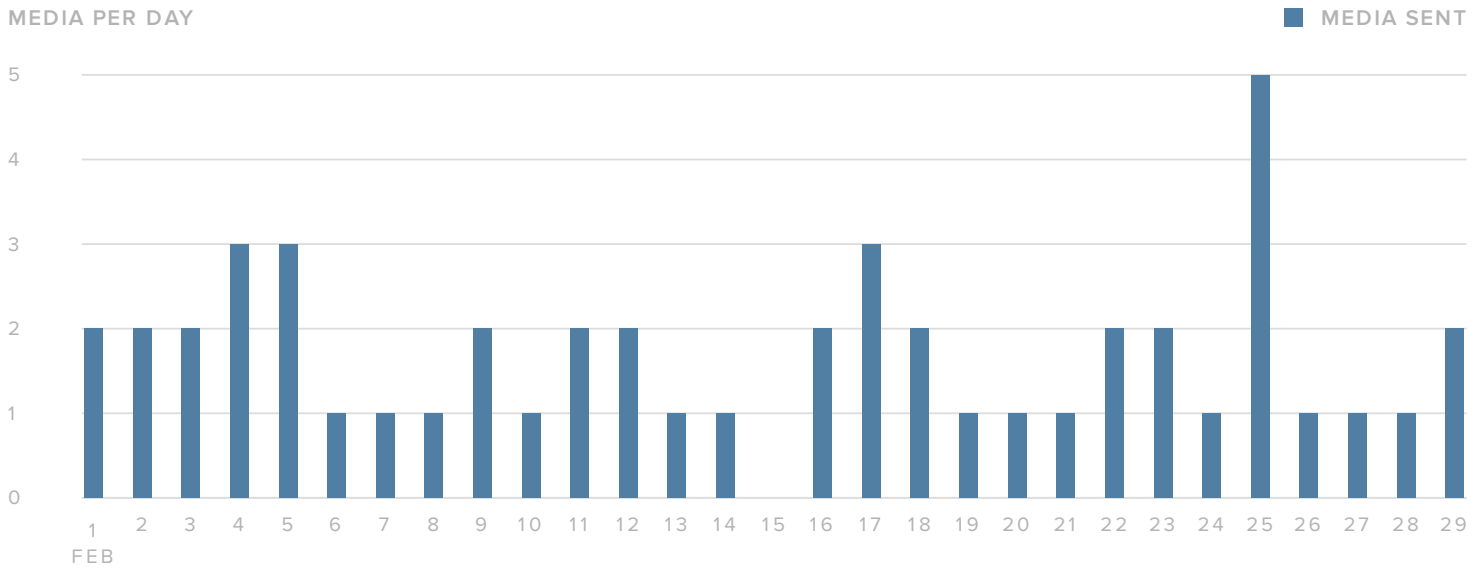

Top Instagram Posts

@pilatesinthegrove
112 Engagements

@pilatesinthegrove
108 Engagements

@pilatesinthegrove
94 Engagements

Audience Growth

AUDIENCE GROWTH, BY DAY

■ FOLLOWERS GAINED

FOLLOWER METRICS

TOTALS

Total Followers	1,607
Followers Gained	409
People that you Followed	9

Your new followers decreased by

▼ **2.4%**

since previous month

Publishing Behavior

MEDIA PER DAY

PUBLISHING METRICS

TOTALS

Photos	32
Videos	17
Total Media	49

The number of media you sent decreased by

▼ **5.8%**

since previous month

Outbound Hashtag Performance

MOST USED HASHTAGS

#pilatesinthegrove	35
#southmiami	31
#pilates	21
#coconutgrove	20
#pilatesinstructor	11
#coconutgrovemiami	8
#workoutsmarternother	7
#pilateseveryday	5
#physicaltherapy	5
#pilatesstudio	5