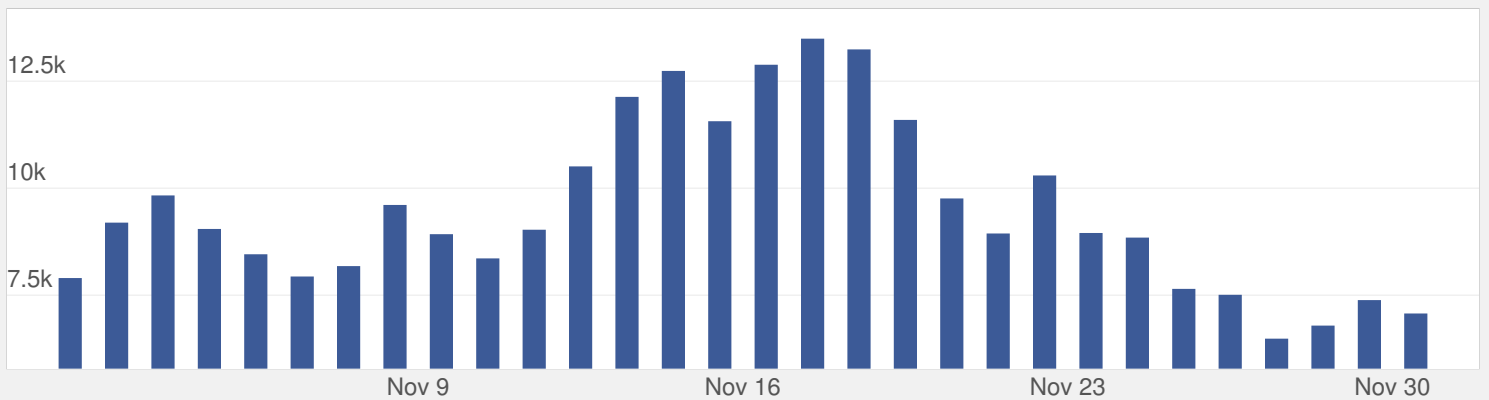

IMPRESSIONS

- Page Post 2.6k
- Fan 39
- Mention 0
- Checkin 0
- Question 0
- User Post 0
- Coupon 0
- Other 0
- Event 0

- Paid 273.4k
- Organic 8.1k
- Viral 2.7k

BY DAY OF WEEK

Day	Avg	Total
Sun	9.4k	46.8k
Mon	9.4k	47.0k
Tue	10.1k	40.5k
Wed	9.7k	39.0k
Thu	9.5k	38.1k
Fri	9.1k	36.3k
Sat	9.2k	36.7k

IMPRESSION DEMOGRAPHICS

Here's a quick breakdown of people engaging with your Facebook Page

AGE & GENDER

Age Group	Male	Female
13-17	13 / 11	
18-24	21.1k / 18.4k	
25-34	20.3k / 15.2k	
35-44	14.6k / 12.5k	
45-54	10.6k / 9.9k	
55+	9.7k / 10.9k	

TOP COUNTRIES

Country	Impressions
United States	143.9k
Jamaica	21
Australia	19
Brazil	17
Puerto Rico	17

TOP CITIES

City	Impressions
Pompano Beach, FL	66.7k
Fort Lauderdale, FL	13.3k
Parkland, FL	10.7k
Coral Springs, FL	7.4k
Lauderhill, FL	7.3k