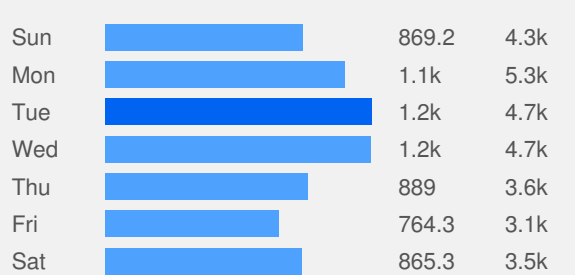

FACEBOOK PAGE REPORT

from November 1, 2015 - November 30, 2015

f Pilates in the Grove

FAN GROWTH

910 Total Likes, and 57 people talking about this

New Fans 23 Unliked your Page 2

PAGE IMPRESSIONS

Impressions 29,048 by 20,884 users

IMPRESSIONS

BY DAY OF WEEK

IMPRESSION DEMOGRAPHICS

Here's a quick breakdown of people engaging with your Facebook Page

AGE & GENDER

TOP COUNTRIES

TOP CITIES

SHARING how people are sharing your content