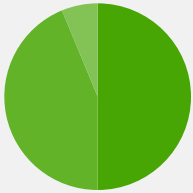

IMPRESSIONS

BY DAY OF WEEK

IMPRESSION DEMOGRAPHICS

Here's a quick breakdown of people engaging with your Facebook Page

AGE & GENDER

TOP COUNTRIES

TOP CITIES

SHARING how people are sharing your content

STORIES

Stories Created **217** by **178** users

SHARE TYPE

- Other 158
- Page Post 35
- Fan 20
- Mention 3
- Checkin 1
- Question 0
- User Post 0
- Coupon 0
- Event 0

BY DAY OF WEEK

Day	AVG	TOTAL
Sun	2.4	12
Mon	16.2	81
Tue	12.3	49
Wed	7.5	30
Thu	3.3	13
Fri	1.5	6
Sat	6.5	26

YOUR CONTENT

a breakdown of the content you post

BY STORY TYPE

- Link 8
- Photo 7
- Event 1

AVG

TOTAL

Reach	167.88	2.69k
People Talking About This	4.56	73
Engagement	6.13%	6.07%

CONTENT BREAKDOWN