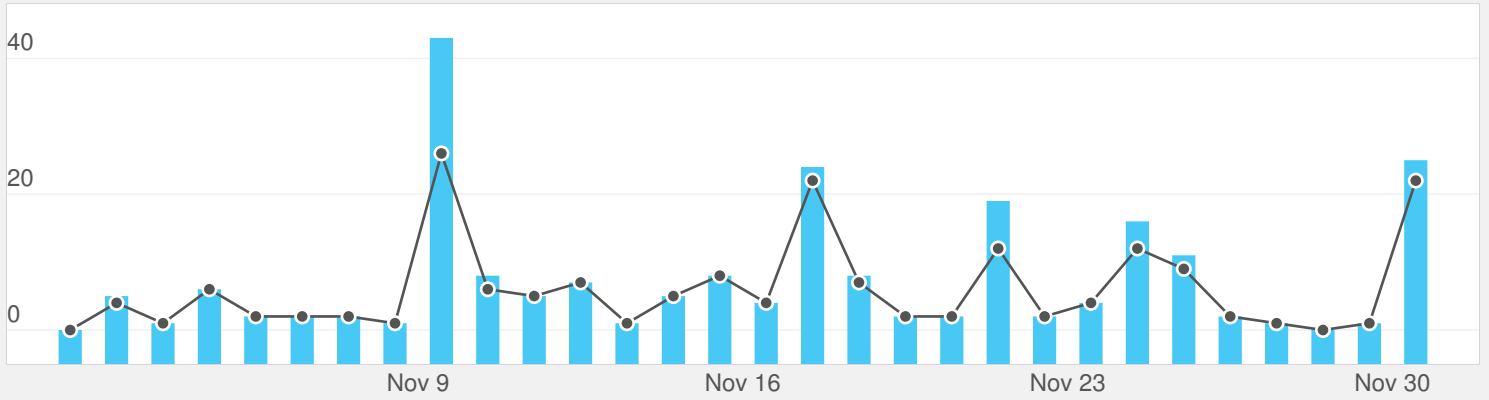

FACEBOOK PAGE REPORT

from November 1, 2015 - November 30, 2015

f Pilates in the Grove

FAN GROWTH

910 Total Likes, and 57 people talking about this

New Fans 23 Unliked your Page 2

PAGE IMPRESSIONS

Impressions 29,048 by 20,884 users

IMPRESSIONS

BY DAY OF WEEK

IMPRESSION DEMOGRAPHICS

Here's a quick breakdown of people engaging with your Facebook Page

AGE & GENDER

TOP COUNTRIES

TOP CITIES

SHARING how people are sharing your content

STORIES

Stories Created **217** by **178** users

SHARE TYPE

- Other 158
- Page Post 35
- Fan 20
- Mention 3
- Checkin 1
- Question 0
- User Post 0
- Coupon 0
- Event 0

BY DAY OF WEEK

Day	AVG	TOTAL
Sun	2.4	12
Mon	16.2	81
Tue	12.3	49
Wed	7.5	30
Thu	3.3	13
Fri	1.5	6
Sat	6.5	26

YOUR CONTENT

a breakdown of the content you post

BY STORY TYPE

- Link 8
- Photo 7
- Event 1

AVG

TOTAL

Reach	167.88	2.69k
People Talking About This	4.56	73
Engagement	6.13%	6.07%

CONTENT BREAKDOWN