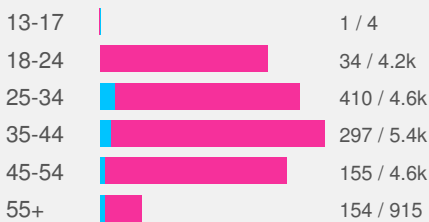

FACEBOOK PAGE REPORT

from November 1, 2015 - November 30, 2015

f Pilates in the Grove

FAN GROWTH

910 Total Likes, and 57 people talking about this

New Fans 23 Unliked your Page 2

PAGE IMPRESSIONS

Impressions 29,048 by 20,884 users

IMPRESSIONS

BY DAY OF WEEK

IMPRESSION DEMOGRAPHICS

Here's a quick breakdown of people engaging with your Facebook Page

AGE & GENDER

TOP COUNTRIES

TOP CITIES

SHARING how people are sharing your content

STORIES

Stories Created **217** by **178** users

SHARE TYPE

- Other 158
- Page Post 35
- Fan 20
- Mention 3
- Checkin 1
- Question 0
- User Post 0
- Coupon 0
- Event 0

BY DAY OF WEEK

Day	AVG	TOTAL
Sun	2.4	12
Mon	16.2	81
Tue	12.3	49
Wed	7.5	30
Thu	3.3	13
Fri	1.5	6
Sat	6.5	26

YOUR CONTENT

a breakdown of the content you post

BY STORY TYPE

- Link 8
- Photo 7
- Event 1

AVG

TOTAL

Reach	167.88	2.69k
People Talking About This	4.56	73
Engagement	6.13%	6.07%

CONTENT BREAKDOWN