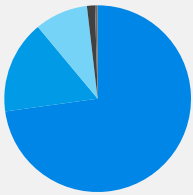

FACEBOOK PAGE REPORT

from November 1, 2015 - November 30, 2015

f Pilates in the Grove

FAN GROWTH

910 Total Likes, and 57 people talking about this

New Fans 23 Unliked your Page 2

PAGE IMPRESSIONS

Impressions 29,048 by 20,884 users

IMPRESSIONS

BY DAY OF WEEK

IMPRESSION DEMOGRAPHICS

Here's a quick breakdown of people engaging with your Facebook Page

AGE & GENDER

TOP COUNTRIES

TOP CITIES

SHARING how people are sharing your content

STORIES

Stories Created **217** by **178** users

SHARE TYPE

- Other 158
- Page Post 35
- Fan 20
- Mention 3
- Checkin 1
- Question 0
- User Post 0
- Coupon 0
- Event 0

BY DAY OF WEEK

Day	AVG	TOTAL
Sun	2.4	12
Mon	16.2	81
Tue	12.3	49
Wed	7.5	30
Thu	3.3	13
Fri	1.5	6
Sat	6.5	26

YOUR CONTENT

a breakdown of the content you post

BY STORY TYPE

- Link 8
- Photo 7
- Event 1

AVG

TOTAL

Reach	167.88	2.69k
People Talking About This	4.56	73
Engagement	6.13%	6.07%

CONTENT BREAKDOWN