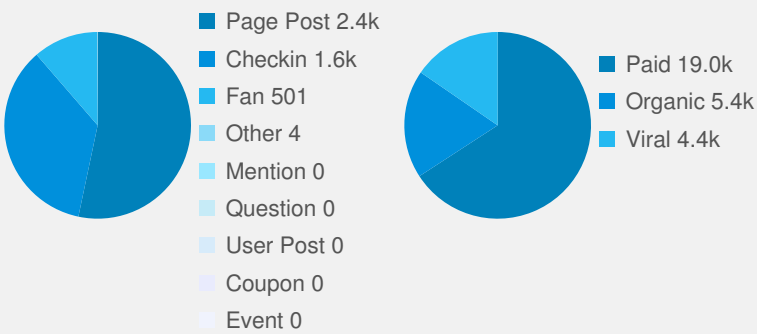

FACEBOOK PAGE REPORT

from November 1, 2015 - November 30, 2015

f Pilates in the Grove

FAN GROWTH

910 Total Likes, and 57 people talking about this

New Fans 23 Unliked your Page 2

PAGE IMPRESSIONS

Impressions 29,048 by 20,884 users

IMPRESSIONS

BY DAY OF WEEK

IMPRESSION DEMOGRAPHICS

Here's a quick breakdown of people engaging with your Facebook Page

AGE & GENDER

TOP COUNTRIES

TOP CITIES

SHARING how people are sharing your content

YOUR CONTENT

a breakdown of the content you post

BY STORY TYPE

- Link 8
- Photo 7
- Event 1

AVG

TOTAL

Reach	167.88	2.69k
People Talking About This	4.56	73
Engagement	6.13%	6.07%

CONTENT BREAKDOWN