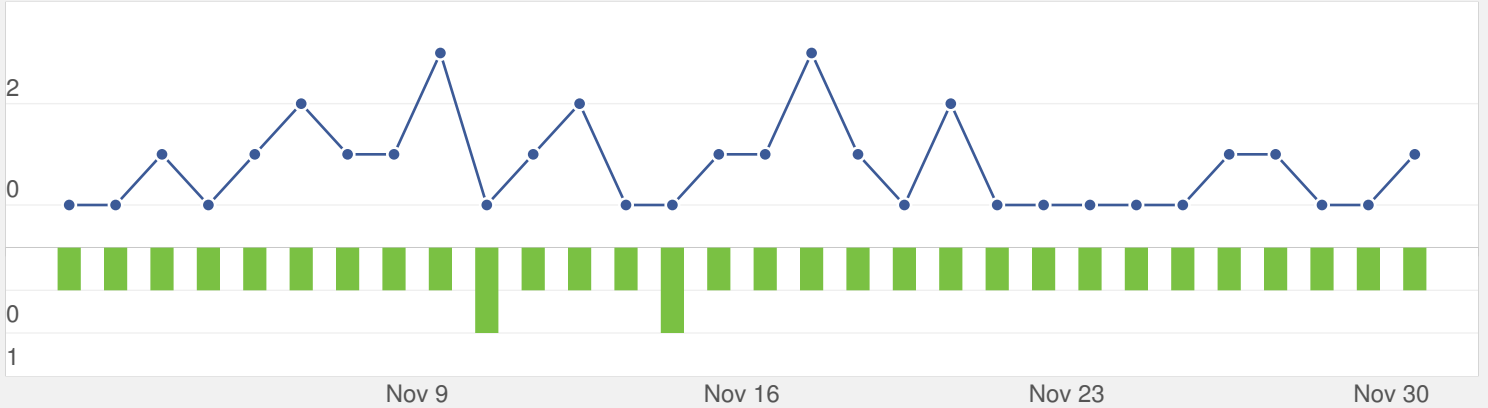

FACEBOOK PAGE REPORT

from November 1, 2015 - November 30, 2015

f Pilates in the Grove

FAN GROWTH

910 Total Likes, and 57 people talking about this

New Fans 23 Unliked your Page 2

PAGE IMPRESSIONS

Impressions 29,048 by 20,884 users

IMPRESSIONS

BY DAY OF WEEK

IMPRESSION DEMOGRAPHICS

Here's a quick breakdown of people engaging with your Facebook Page

AGE & GENDER

TOP COUNTRIES

TOP CITIES

SHARING how people are sharing your content