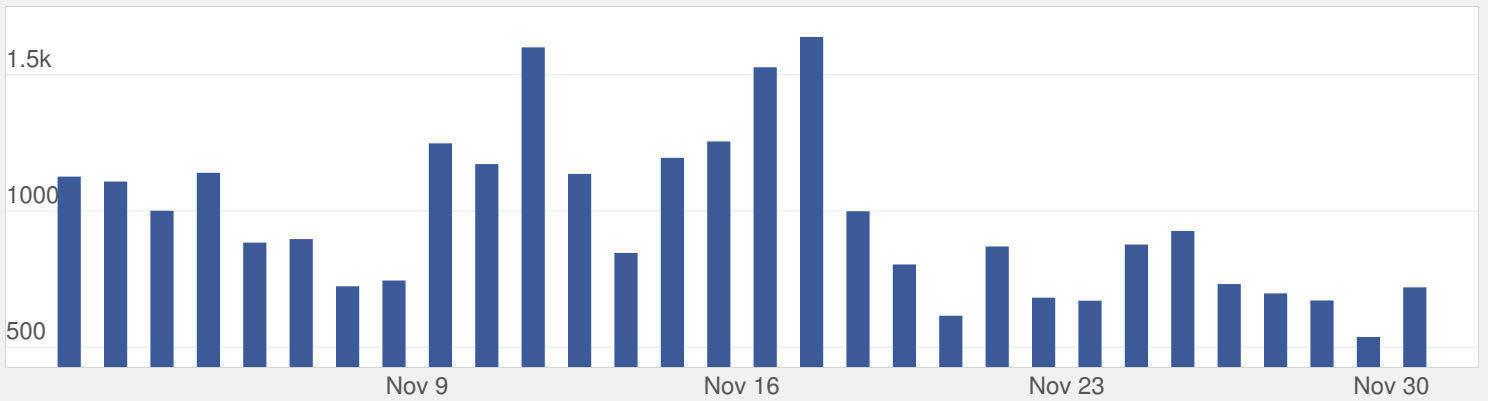

FACEBOOK PAGE REPORT

from November 1, 2015 - November 30, 2015

f Pilates in the Grove

FAN GROWTH

910 Total Likes, and 57 people talking about this

New Fans 23 Unliked your Page 2

PAGE IMPRESSIONS

Impressions 29,048 by 20,884 users

IMPRESSIONS

BY DAY OF WEEK

IMPRESSION DEMOGRAPHICS

Here's a quick breakdown of people engaging with your Facebook Page

AGE & GENDER

TOP COUNTRIES

TOP CITIES

SHARING how people are sharing your content